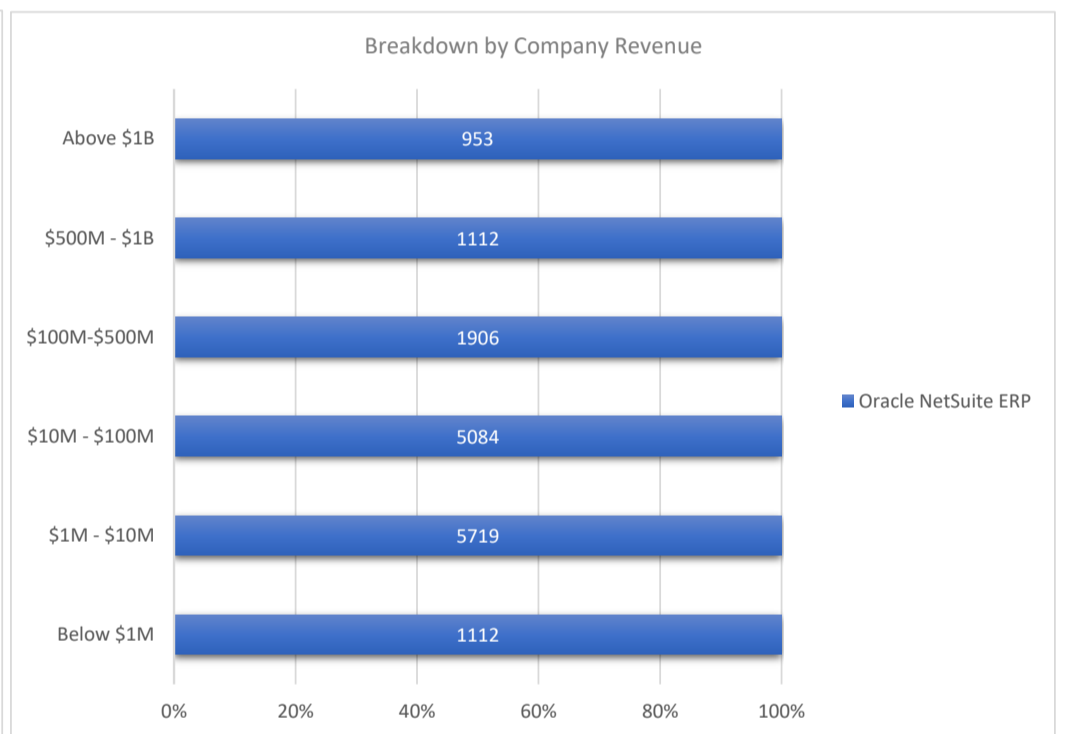

Category: Enterprise Resource Planning (ERP)

Oracle NetSuite ERP

Active Customers
15,887

Verified Contacts
103,952

Current Market Size
\$55 Billion

[Place Order](#)

[Request Call](#)