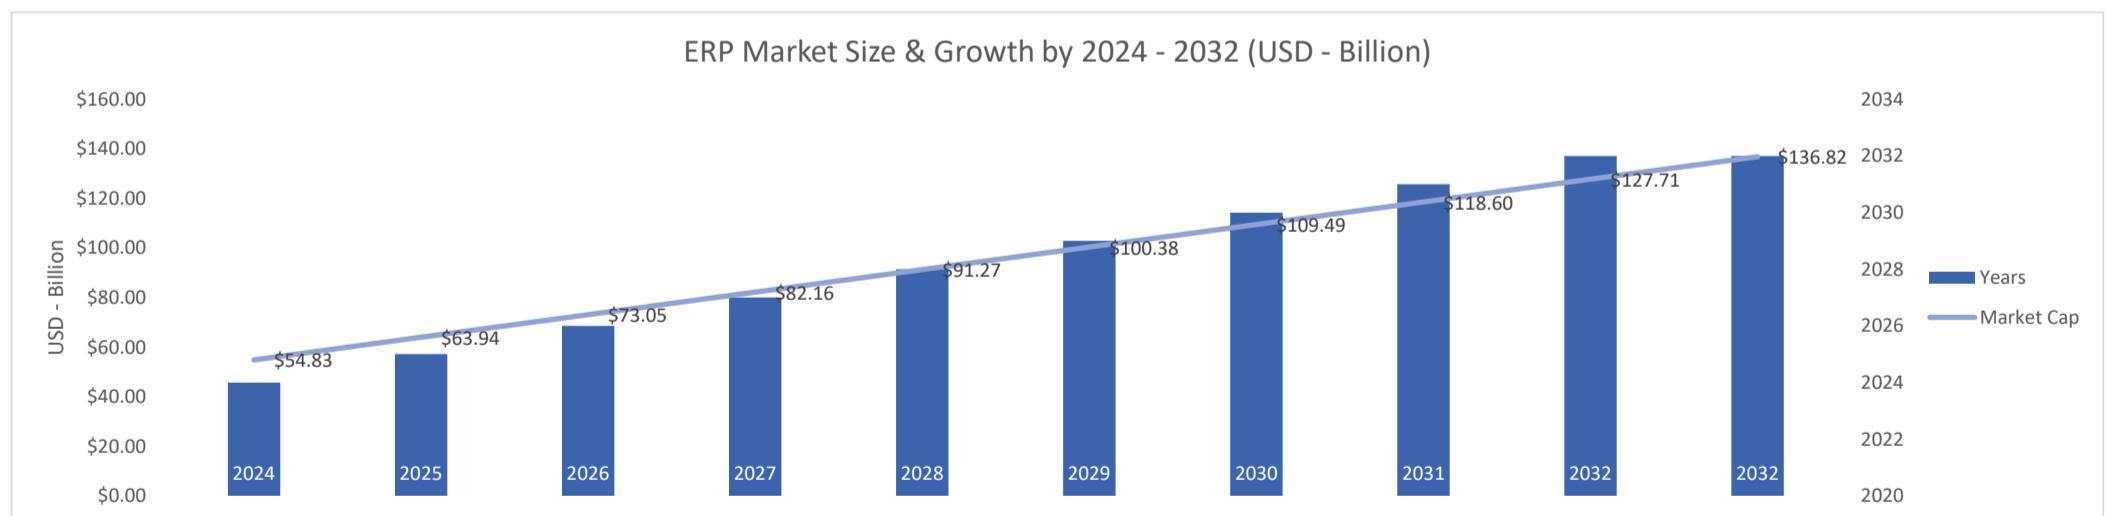

Category: Enterprise Resource Planning (ERP)

Oracle NetSuite ERP

Active Customers
15,887

Verified Contacts
103,952

Current Market Size
\$55 Billion

[Place Order](#)

[Request Call](#)