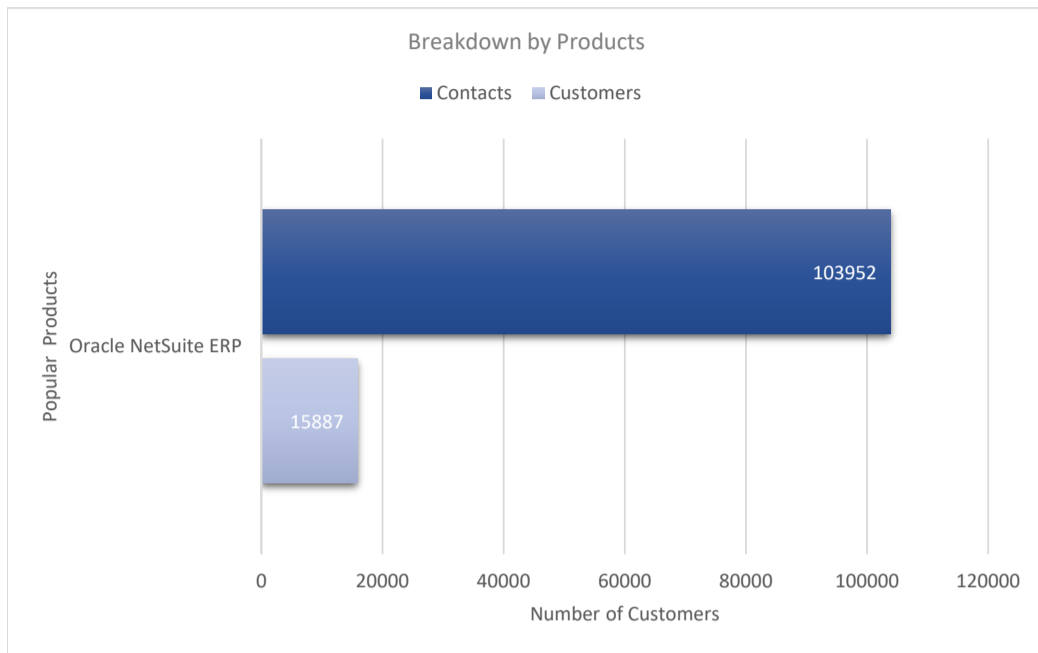

Category: Enterprise Resource Planning (ERP)

Oracle NetSuite ERP

Active Customers
15,887

Verified Contacts
103,952

Current Market Size
\$55 Billion

[Place Order](#)

[Request Call](#)