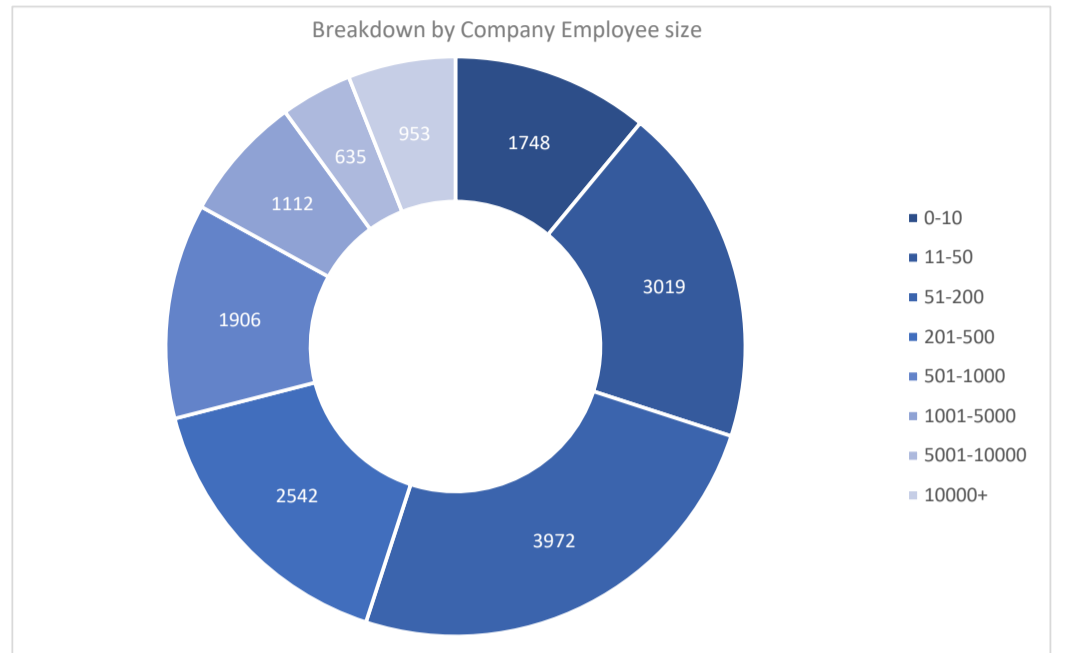

Category: Enterprise Resource Planning (ERP)

Oracle NetSuite ERP

Active Customers
15,887

Verified Contacts
103,952

Current Market Size
\$55 Billion

[Place Order](#)

[Request Call](#)