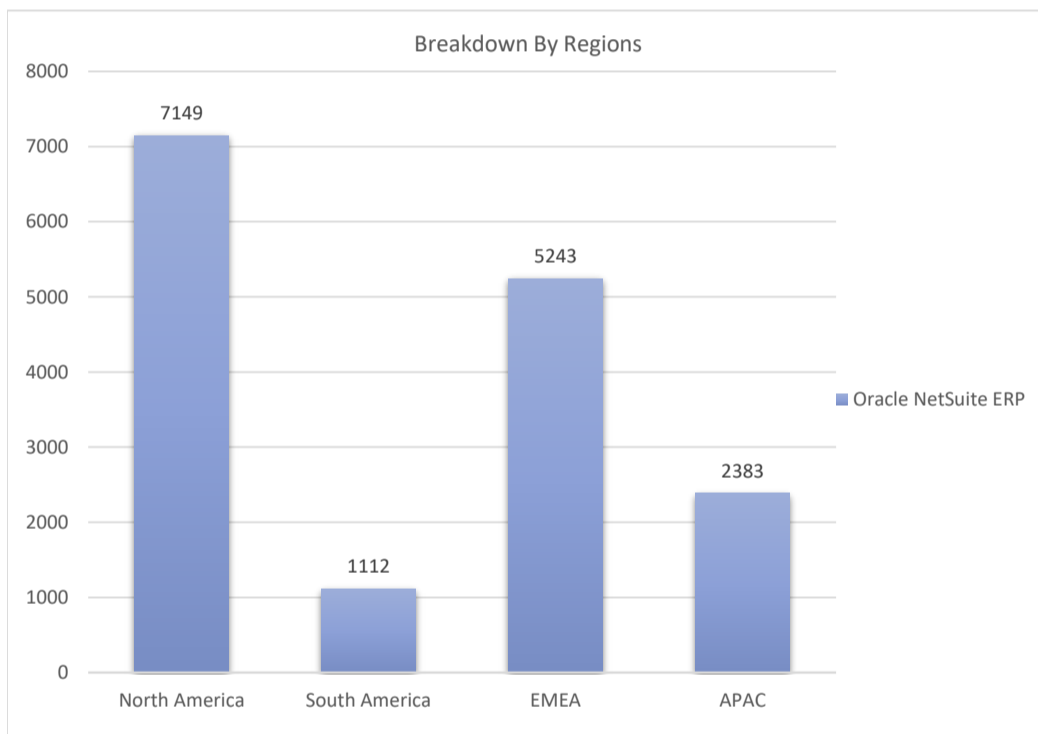

Category: Enterprise Resource Planning (ERP)

Oracle NetSuite ERP

Active Customers
15,887

Verified Contacts
103,952

Current Market Size
\$55 Billion

[Place Order](#)

[Request Call](#)