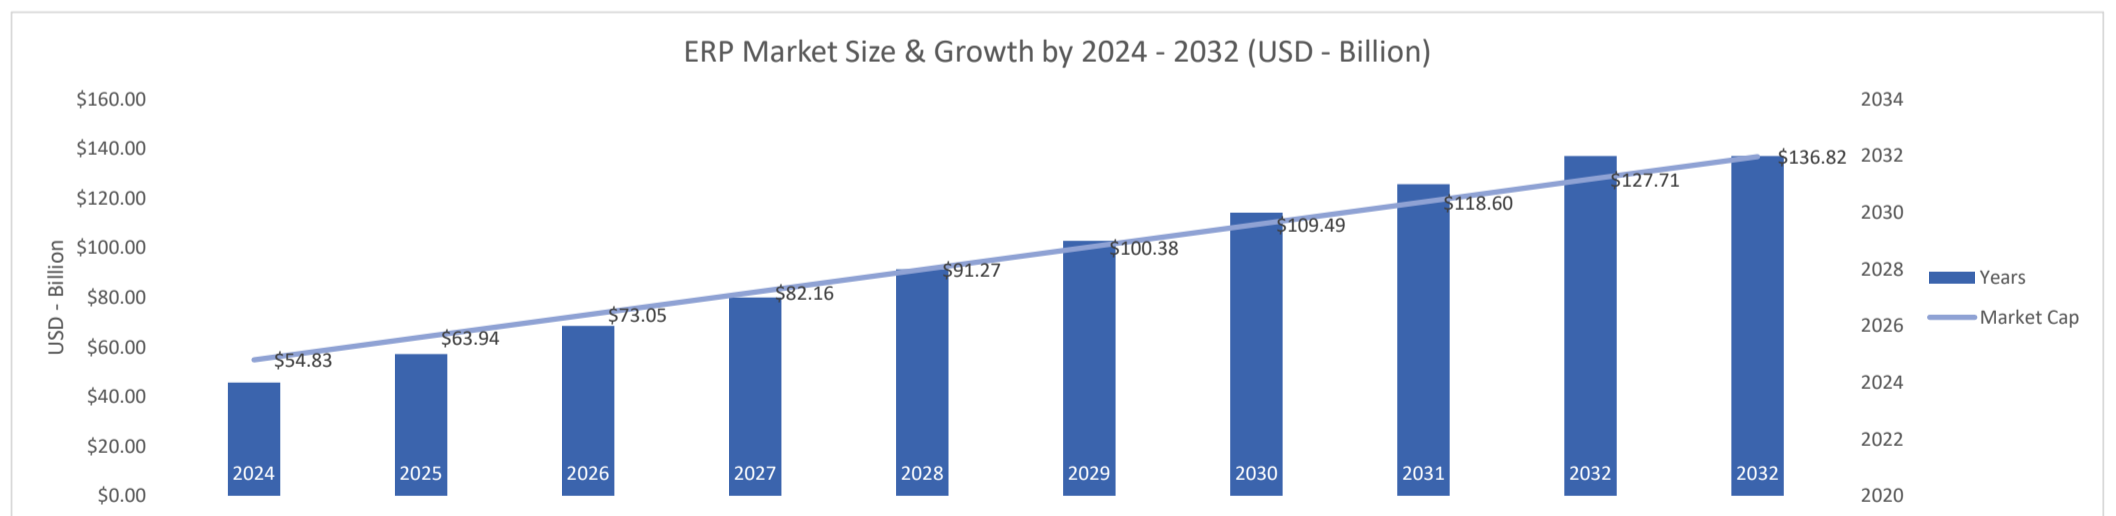

Oracle JD Edwards EnterpriseOne

Active Customers
4,383

Verified Contacts
28,679

Current Market Size
\$55 Billion

[Place Order](#)

[Request Call](#)