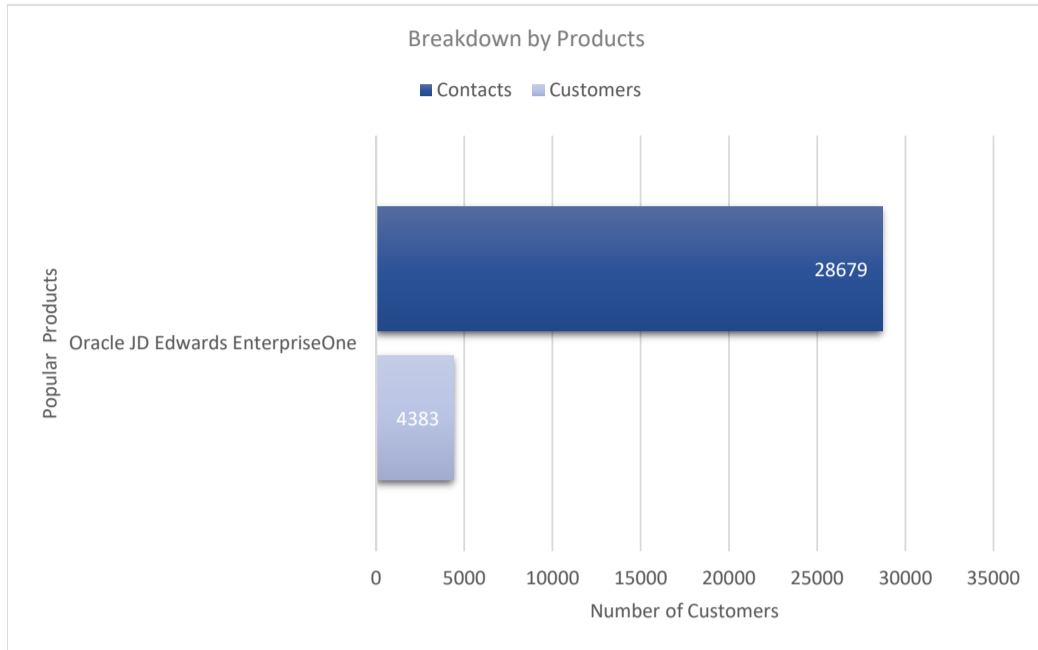

Oracle JD Edwards EnterpriseOne

Active Customers
4,383

Verified Contacts
28,679

Current Market Size
\$55 Billion

[Place Order](#)

[Request Call](#)