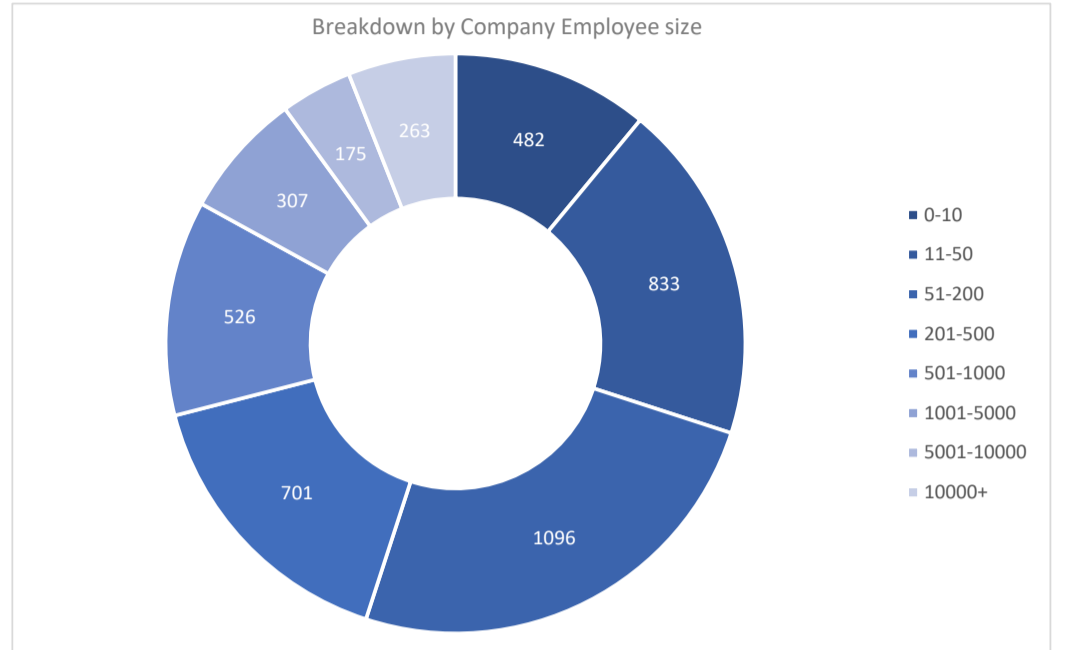

Oracle JD Edwards EnterpriseOne

Active Customers
4,383

Verified Contacts
28,679

Current Market Size
\$55 Billion

[Place Order](#)

[Request Call](#)