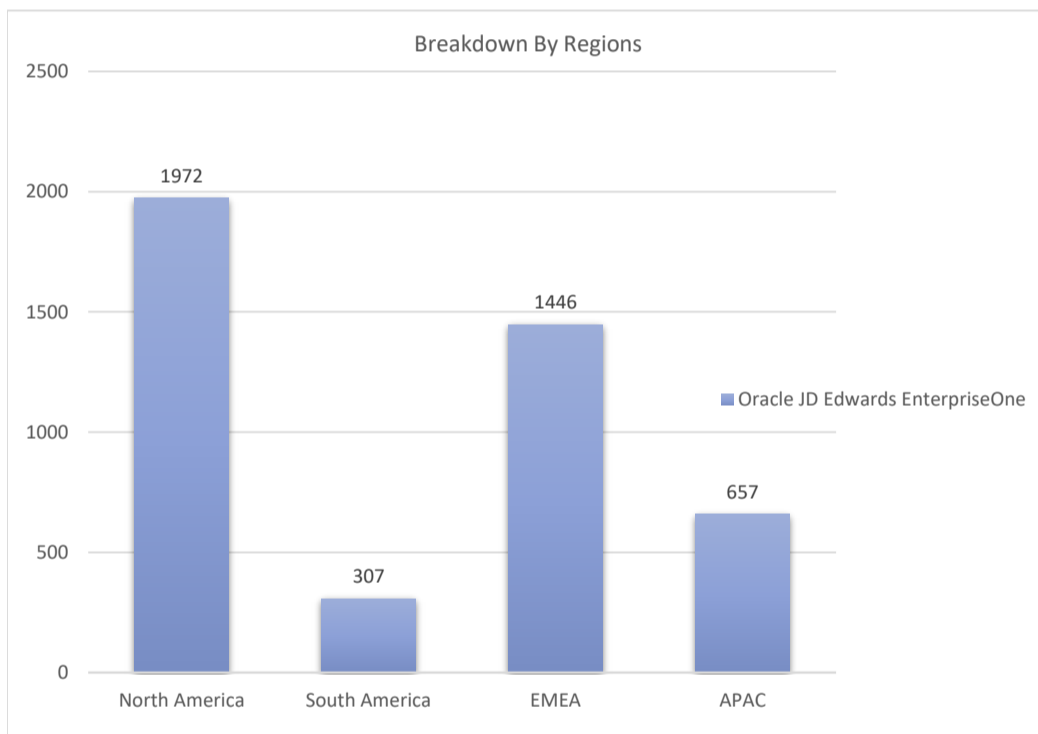

Oracle JD Edwards EnterpriseOne

Active Customers
4,383

Verified Contacts
28,679

Current Market Size
\$55 Billion

[Place Order](#)

[Request Call](#)