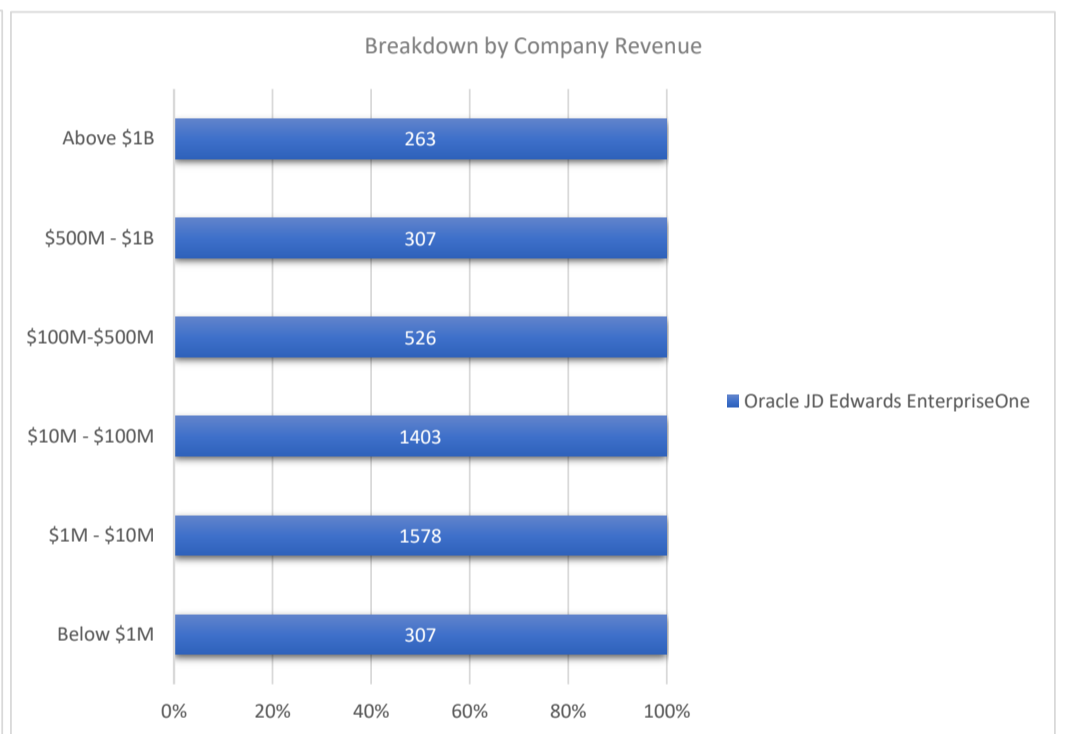

Oracle JD Edwards EnterpriseOne

Active Customers
4,383

Verified Contacts
28,679

Current Market Size
\$55 Billion

[Place Order](#)

[Request Call](#)