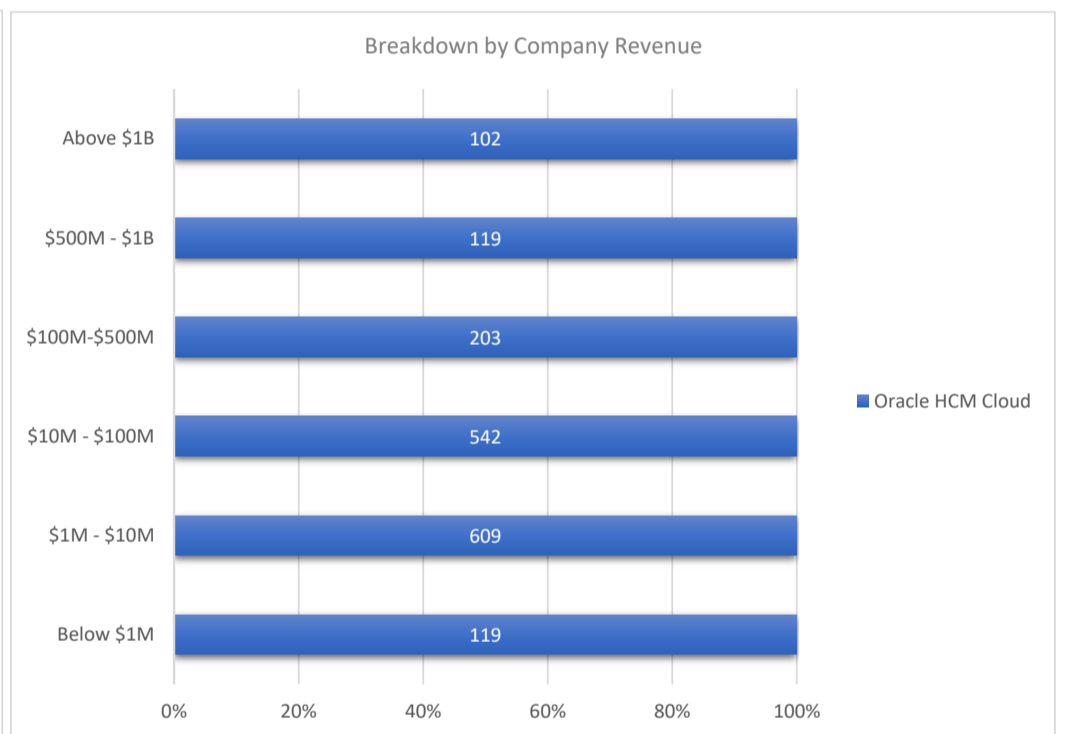

Oracle HCM Cloud

Active Customers
1,693

Verified Contacts
11,078

Current Market Size
\$32 Billion

[Place Order](#)

[Request Call](#)