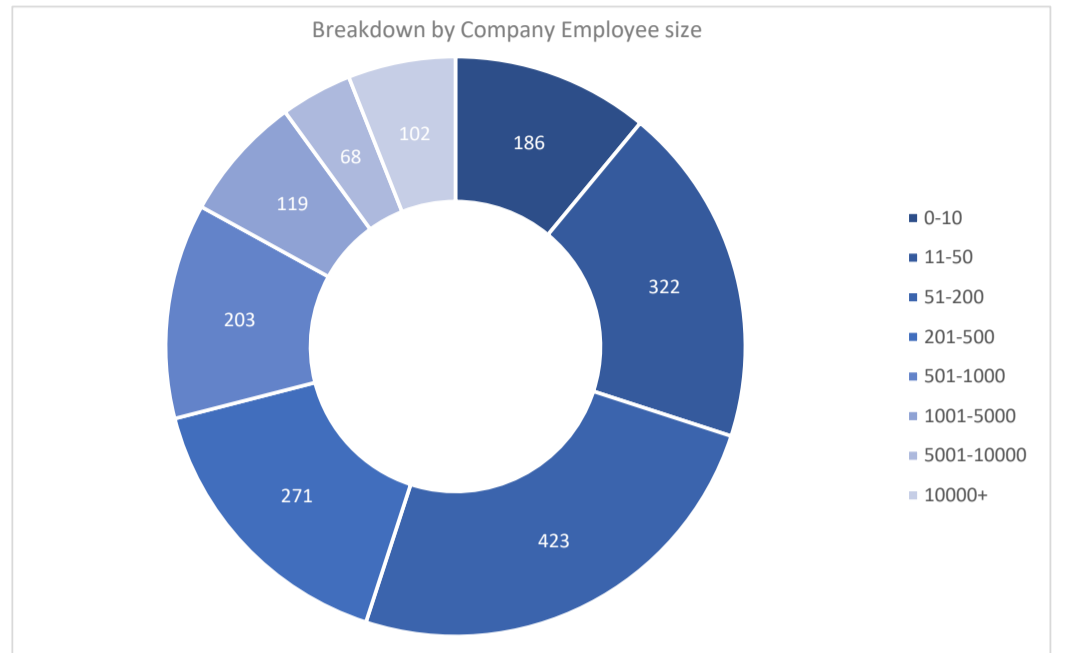

Oracle HCM Cloud

Active Customers
1,693

Verified Contacts
11,078

Current Market Size
\$32 Billion

[Place Order](#)

[Request Call](#)