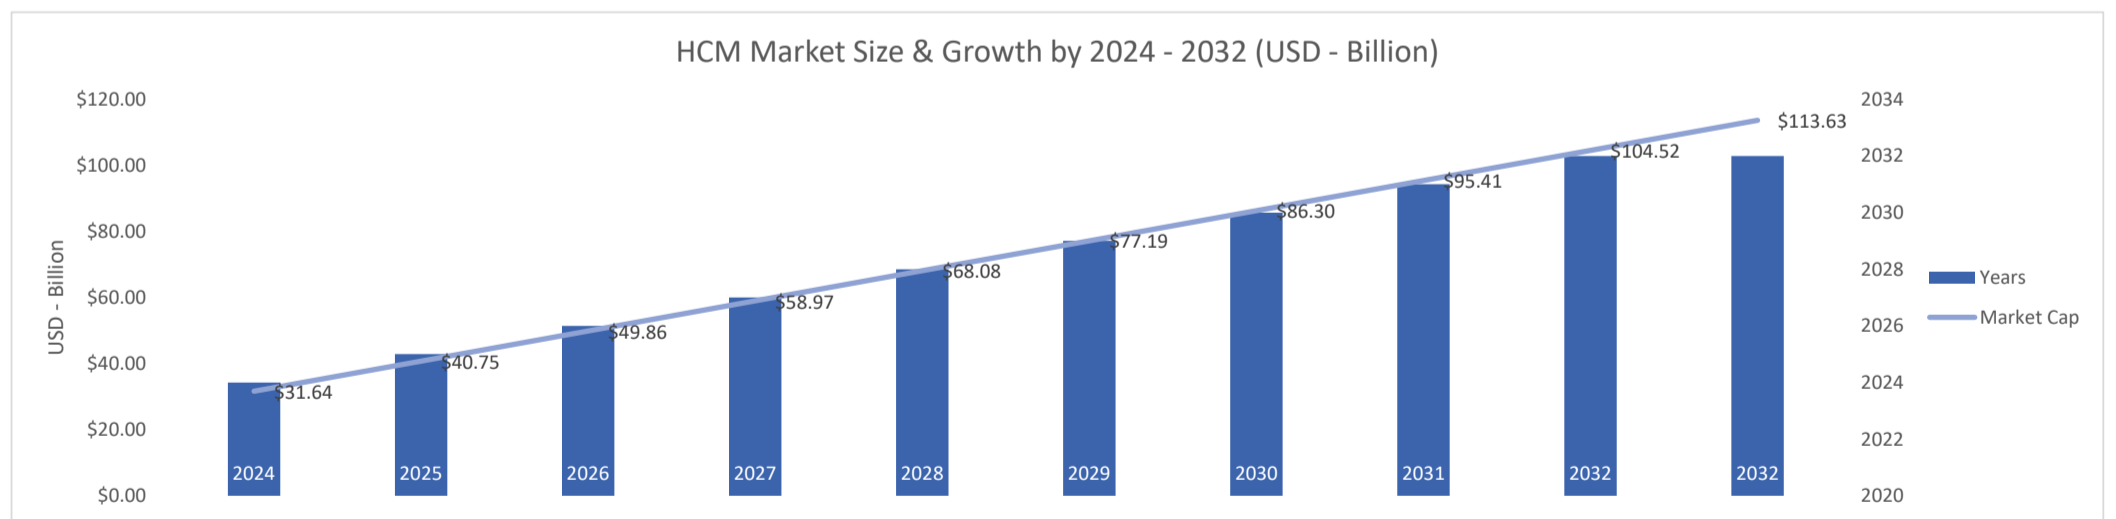

Oracle HCM Cloud

Active Customers
1,693

Verified Contacts
11,078

Current Market Size
\$32 Billion

[Place Order](#)

[Request Call](#)