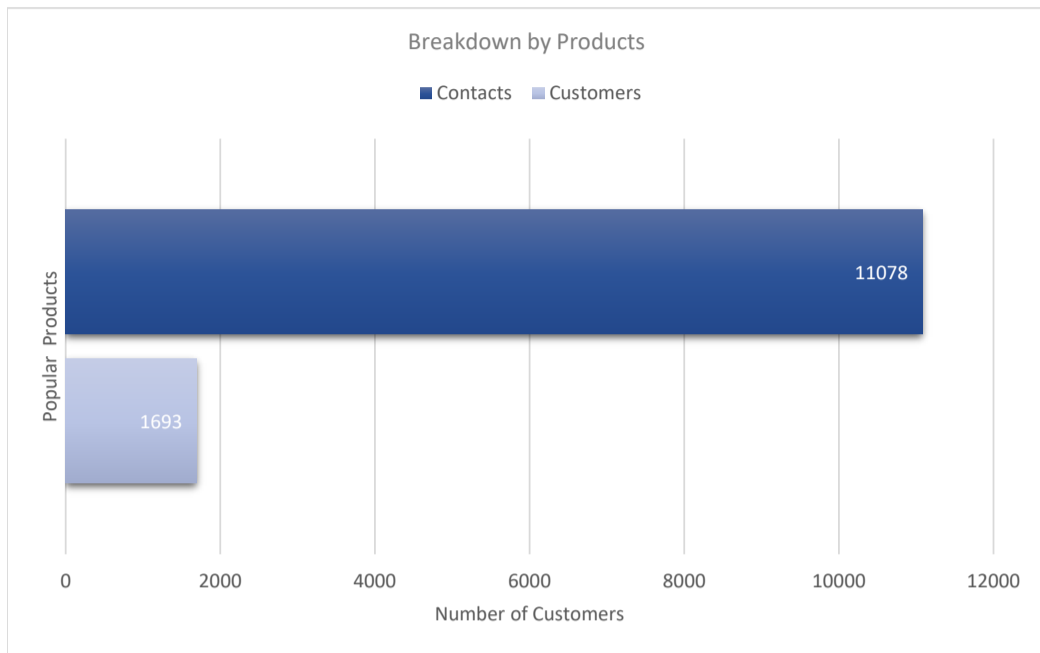

Oracle HCM Cloud

Active Customers
1,693

Verified Contacts
11,078

Current Market Size
\$32 Billion

[Place Order](#)

[Request Call](#)