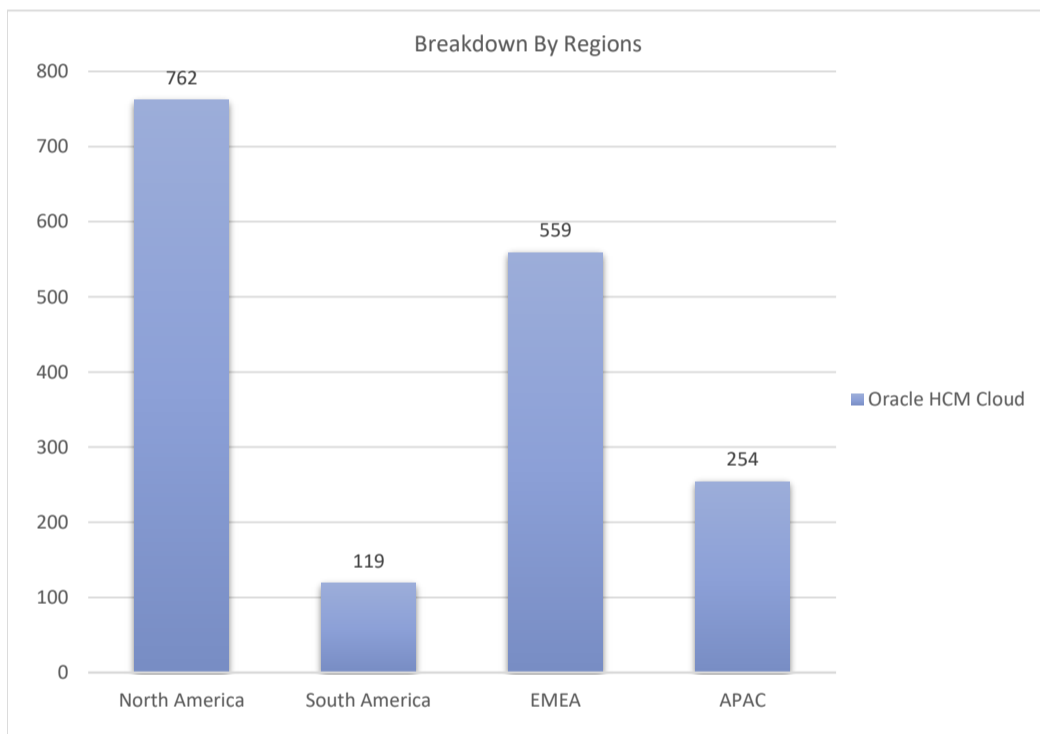

Oracle HCM Cloud

Active Customers
1,693

Verified Contacts
11,078

Current Market Size
\$32 Billion

[Place Order](#)

[Request Call](#)