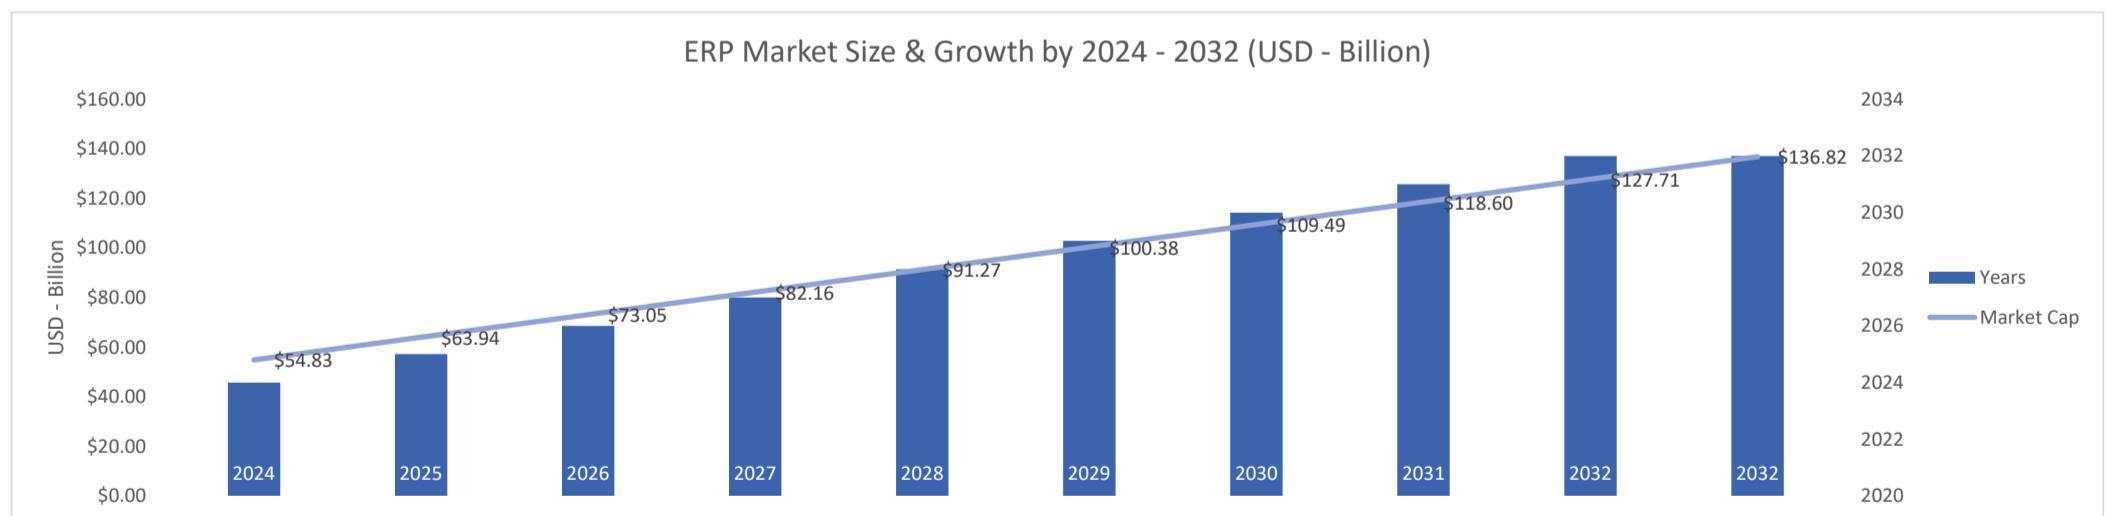

Microsoft Dynamics 365 Business Central

Active Customers
7,873

Verified Contacts
51,515

Current Market Size
\$55 Billion

[Place Order](#)

[Request Call](#)