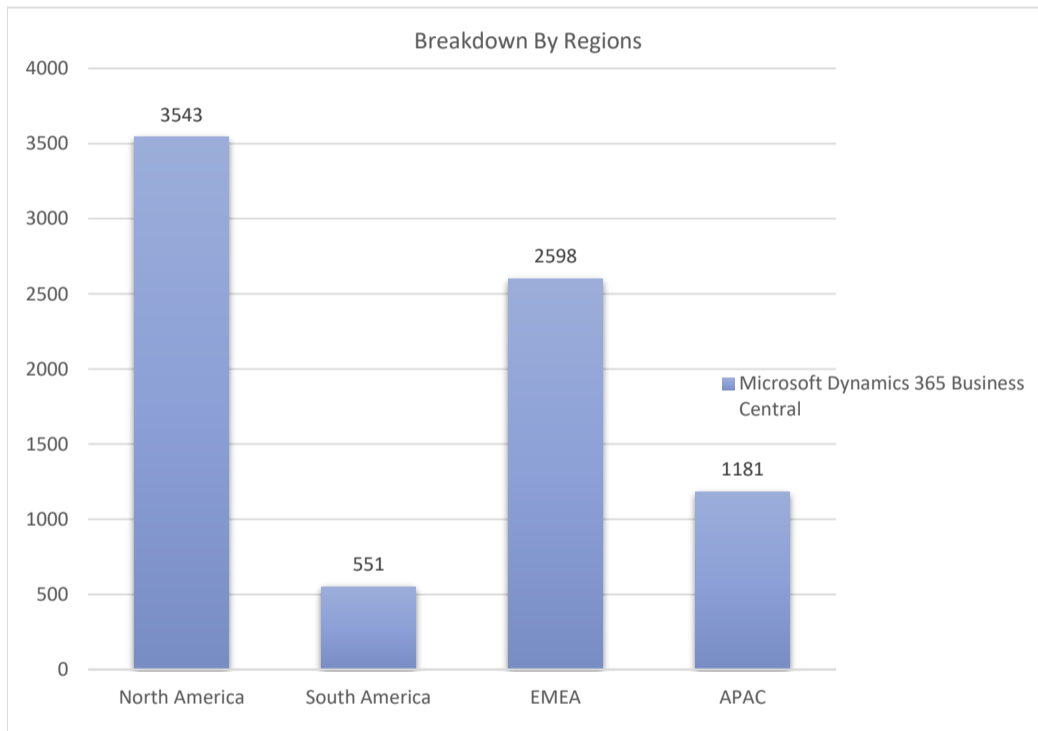

Microsoft Dynamics 365 Business Central

Active Customers
7,873

Verified Contacts
51,515

Current Market Size
\$55 Billion

[Place Order](#)

[Request Call](#)