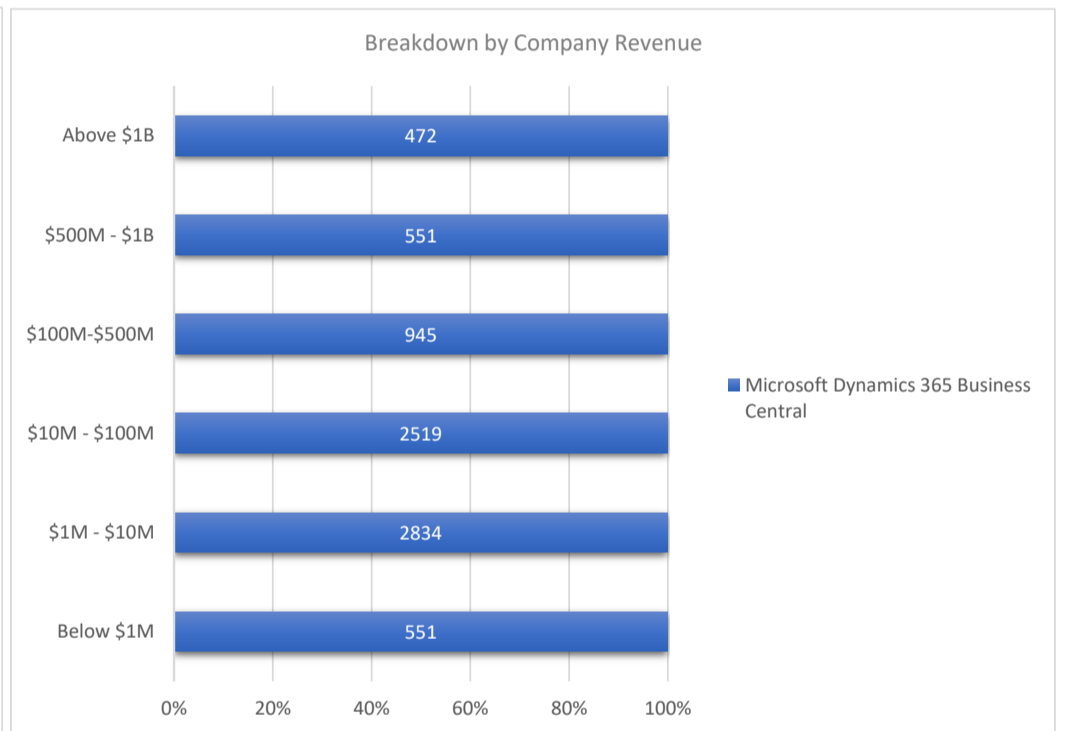

Microsoft Dynamics 365 Business Central

Active Customers
7,873

Verified Contacts
51,515

Current Market Size
\$55 Billion

[Place Order](#)

[Request Call](#)