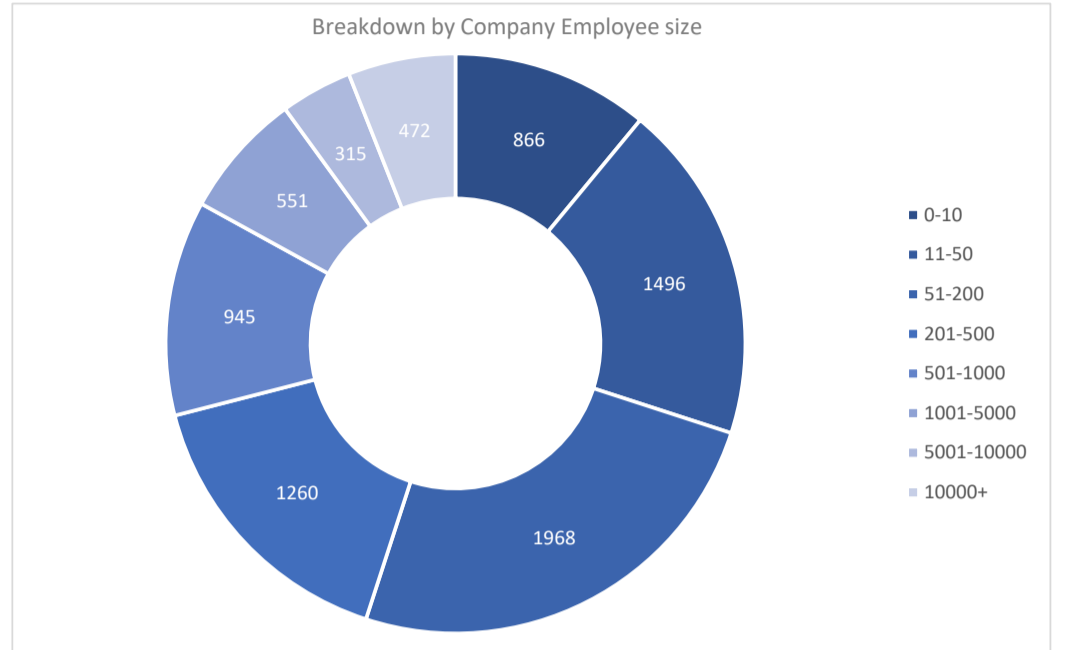

Microsoft Dynamics 365 Business Central

Active Customers
7,873

Verified Contacts
51,515

Current Market Size
\$55 Billion

[Place Order](#)

[Request Call](#)