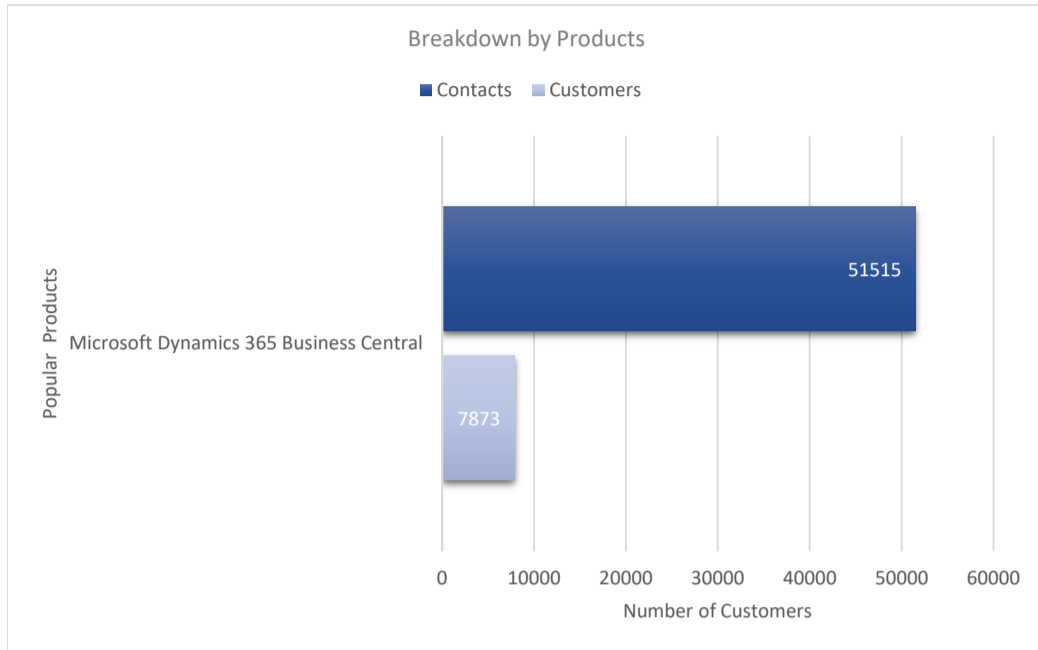

Microsoft Dynamics 365 Business Central

Active Customers
7,873

Verified Contacts
51,515

Current Market Size
\$55 Billion

[Place Order](#)

[Request Call](#)