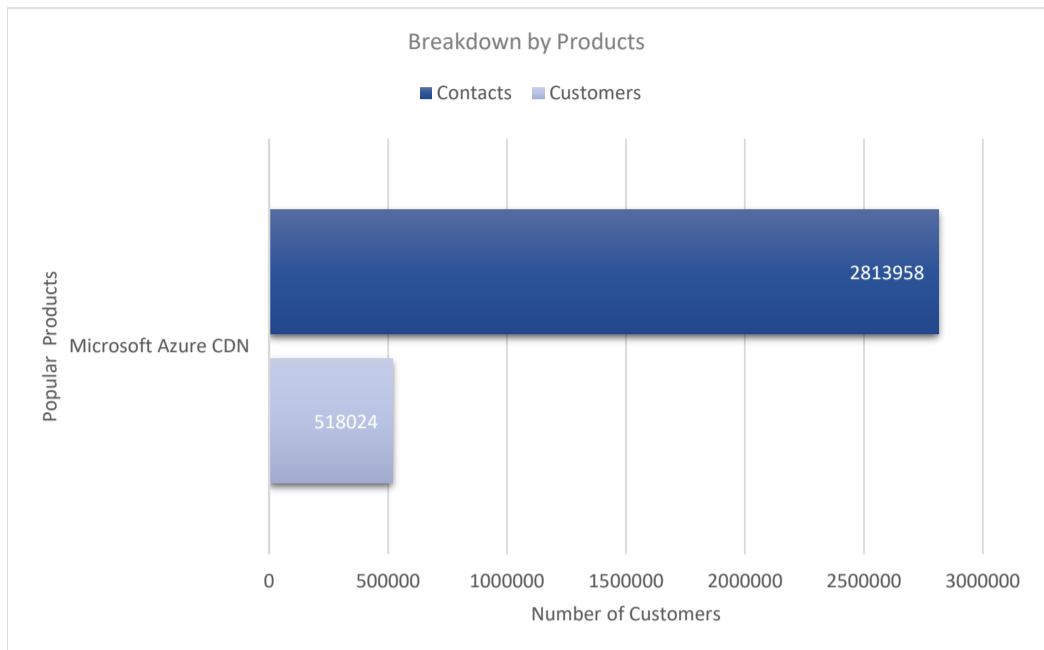

# Microsoft Azure CDN

Active Customers  
**518,024**

Verified Contacts  
**2,813,958**

Current Market Size  
**\$27 Billion**

[Place Order](#)

[Request Call](#)