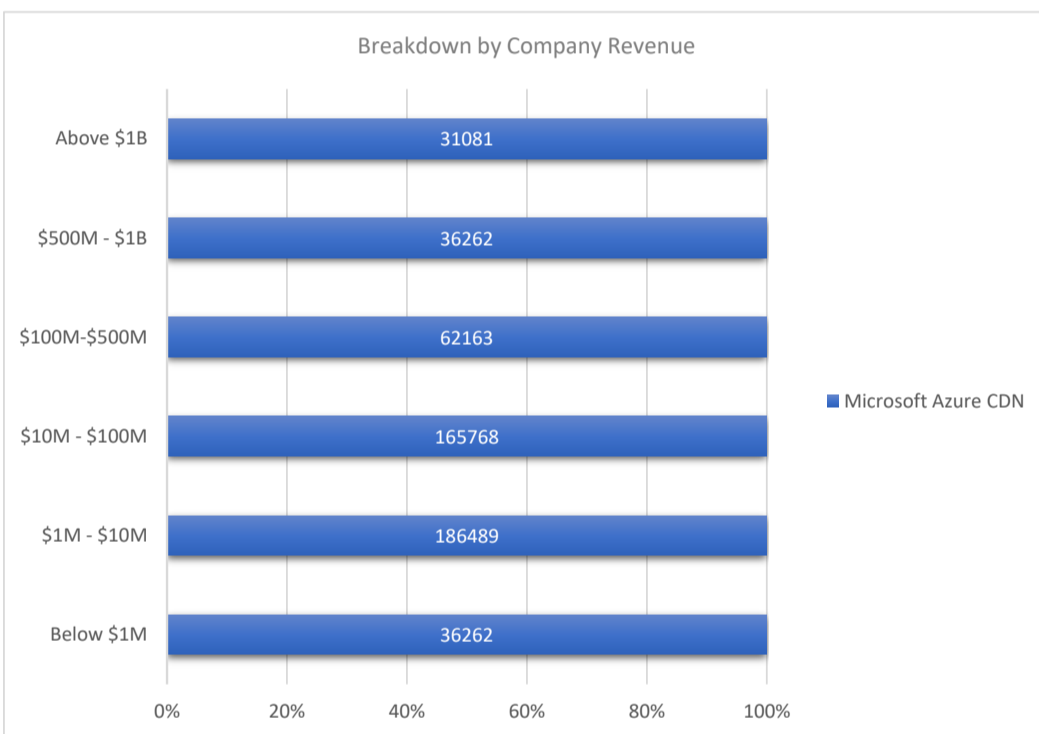

# Microsoft Azure CDN

Active Customers  
**518,024**

Verified Contacts  
**2,813,958**

Current Market Size  
**\$27 Billion**

[Place Order](#)

[Request Call](#)