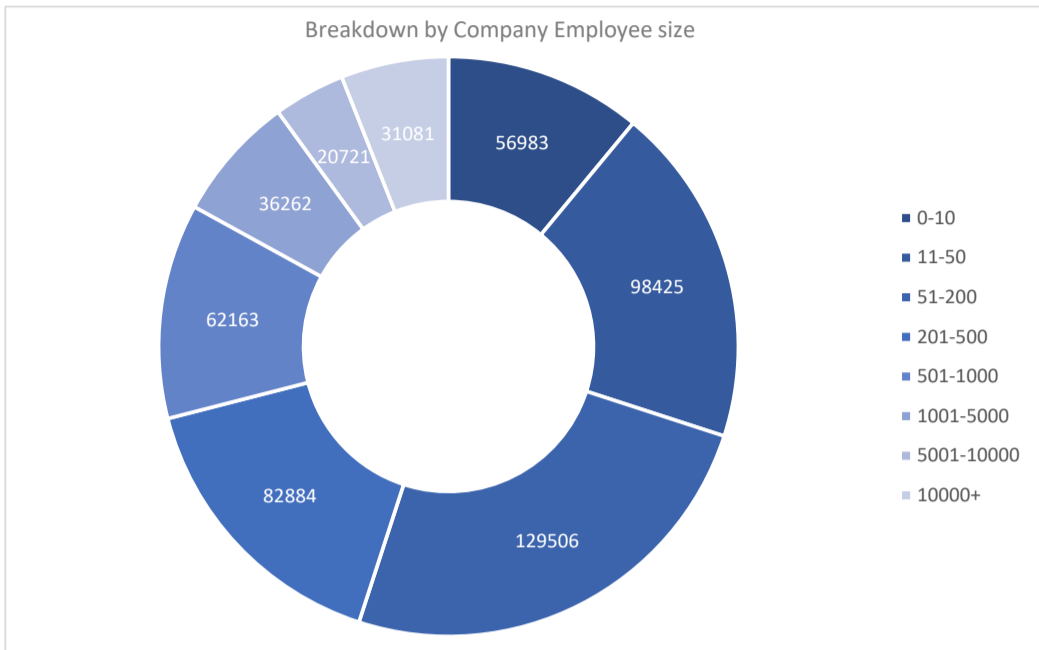

# Microsoft Azure CDN

Active Customers  
**518,024**

Verified Contacts  
**2,813,958**

Current Market Size  
**\$27 Billion**

[Place Order](#)

[Request Call](#)