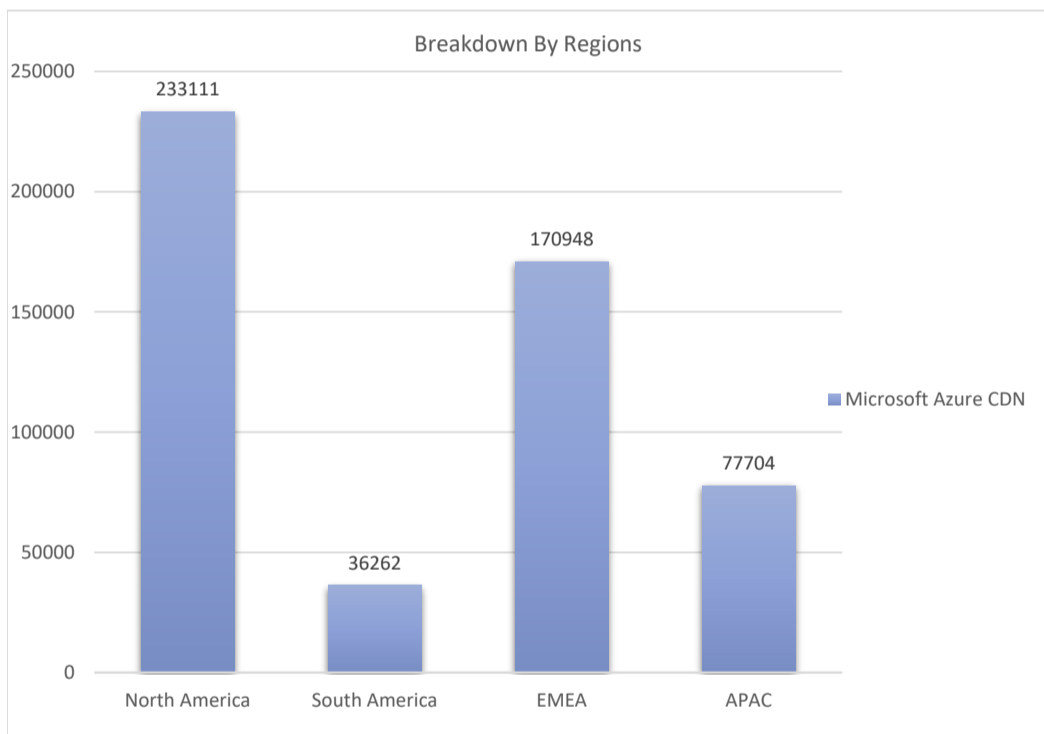

# Microsoft Azure CDN

Active Customers  
**518,024**

Verified Contacts  
**2,813,958**

Current Market Size  
**\$27 Billion**

[Place Order](#)

[Request Call](#)