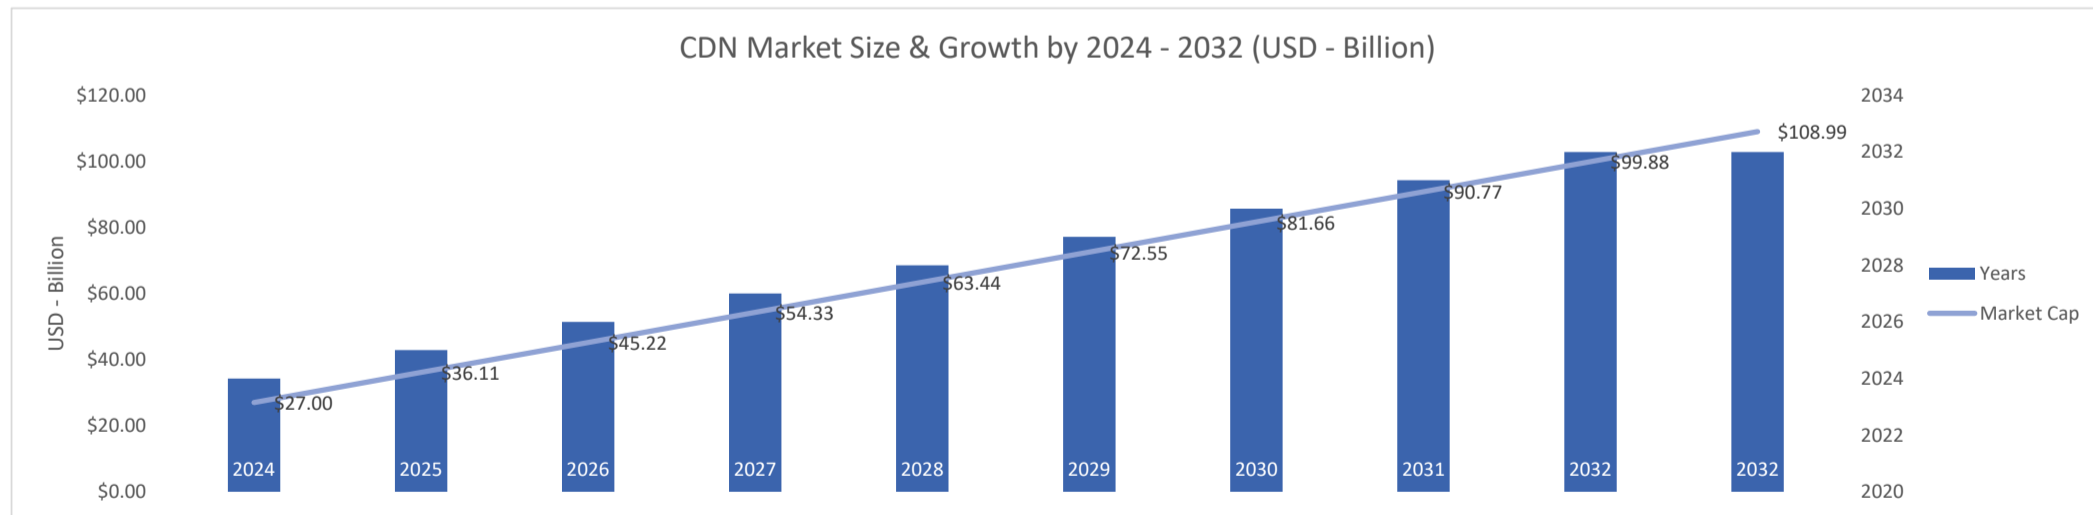

# Microsoft Azure CDN

Active Customers  
**518,024**

Verified Contacts  
**2,813,958**

Current Market Size  
**\$27 Billion**

[Place Order](#)

[Request Call](#)