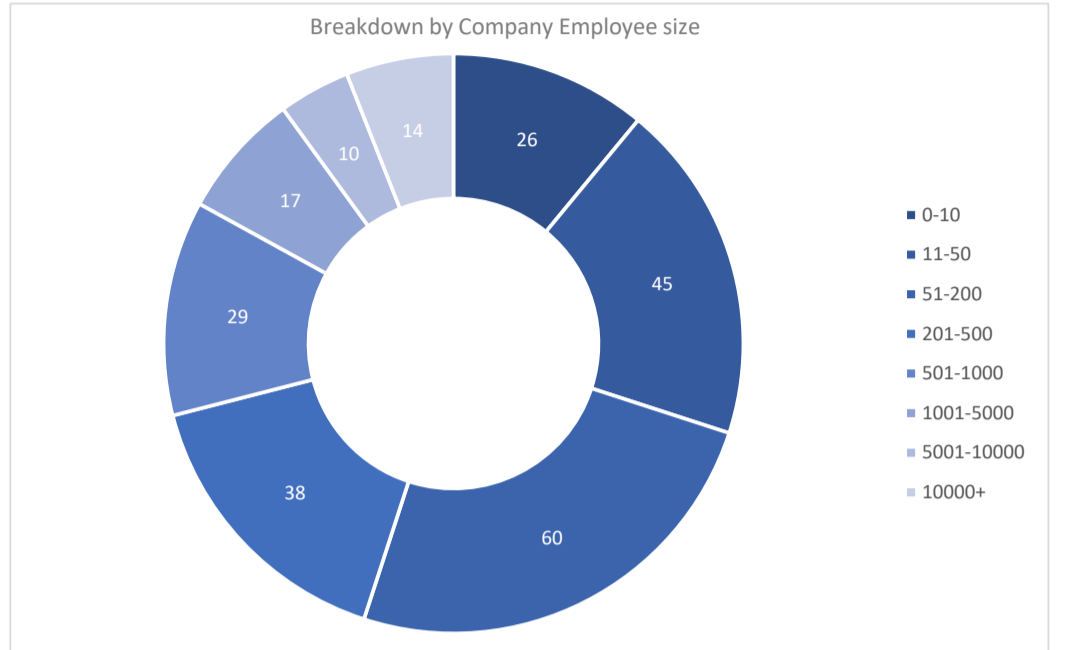

# IFS Cloud

Active Customers  
**238**

Verified Contacts  
**1,293**

Current Market Size  
**\$55 Billion**

[Place Order](#)

[Request Call](#)