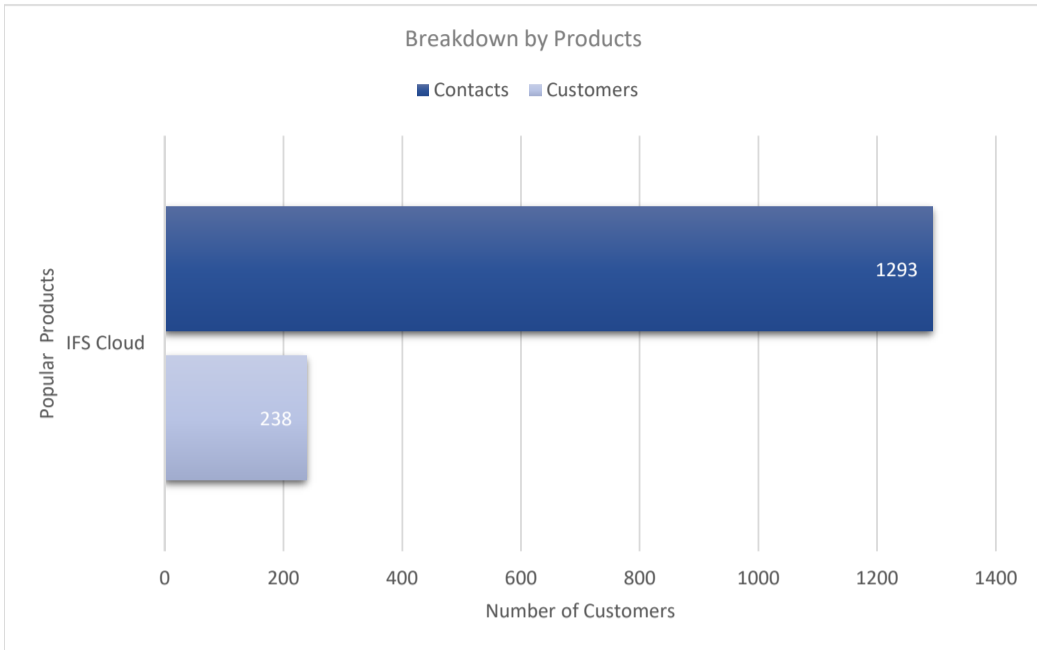

# IFS Cloud

Active Customers  
**238**

Verified Contacts  
**1,293**

Current Market Size  
**\$55 Billion**

[Place Order](#)

[Request Call](#)