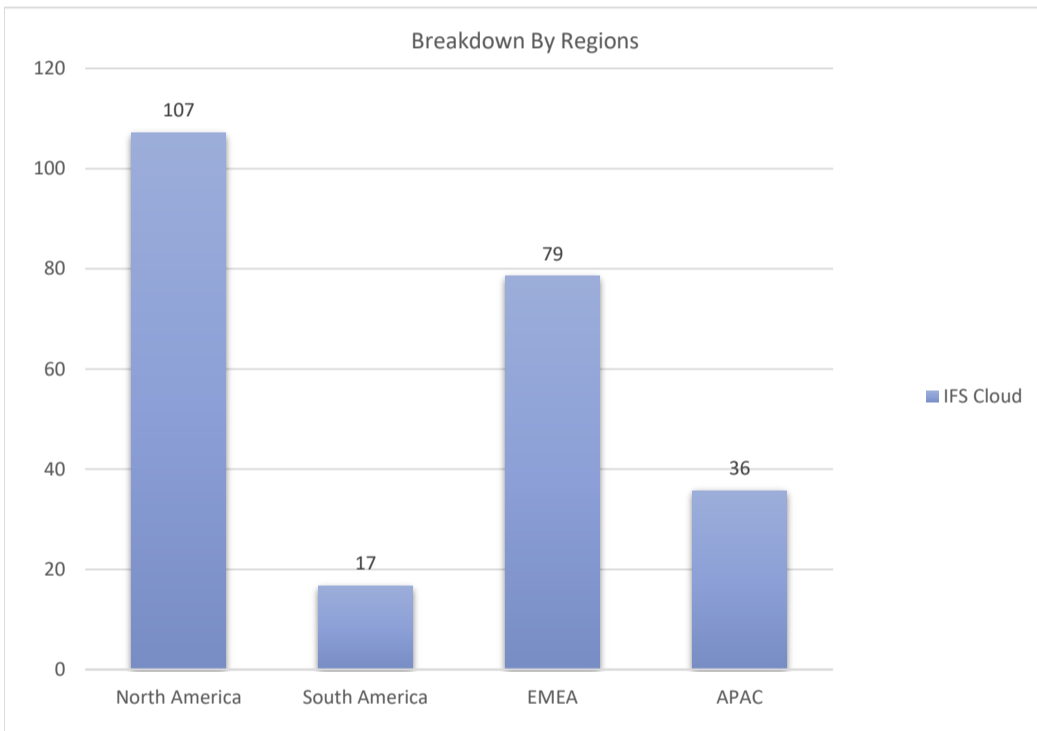

# IFS Cloud

Active Customers  
**238**

Verified Contacts  
**1,293**

Current Market Size  
**\$55 Billion**

[Place Order](#)

[Request Call](#)