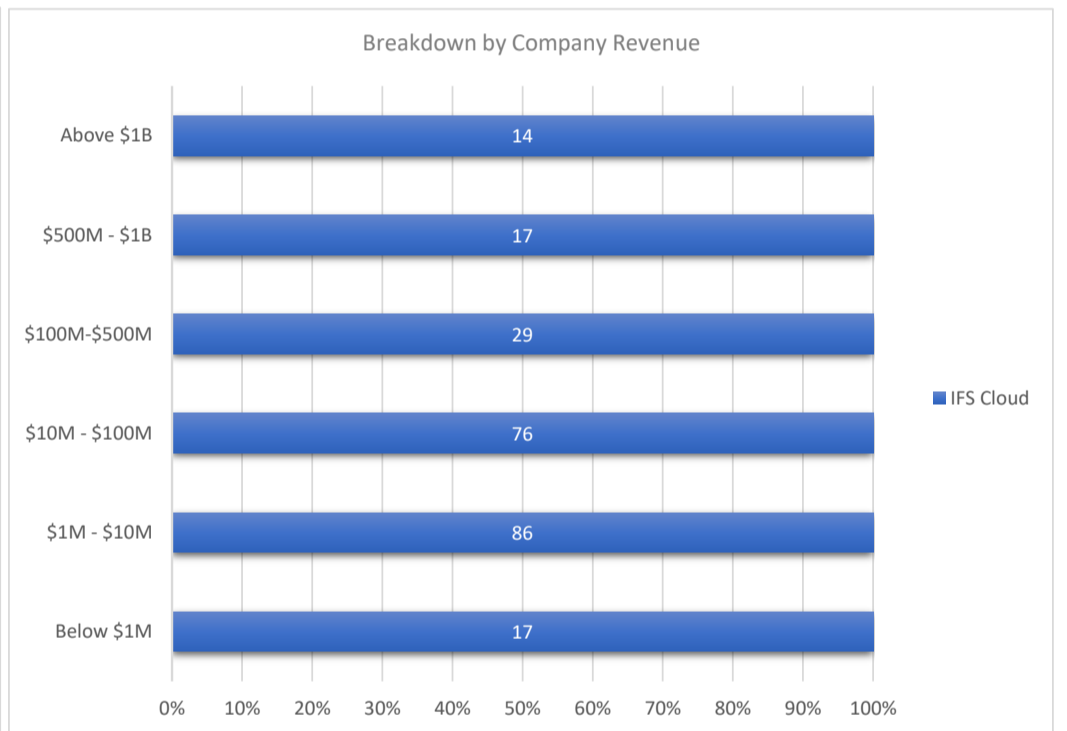

# IFS Cloud

Active Customers  
**238**

Verified Contacts  
**1,293**

Current Market Size  
**\$55 Billion**

[Place Order](#)

[Request Call](#)