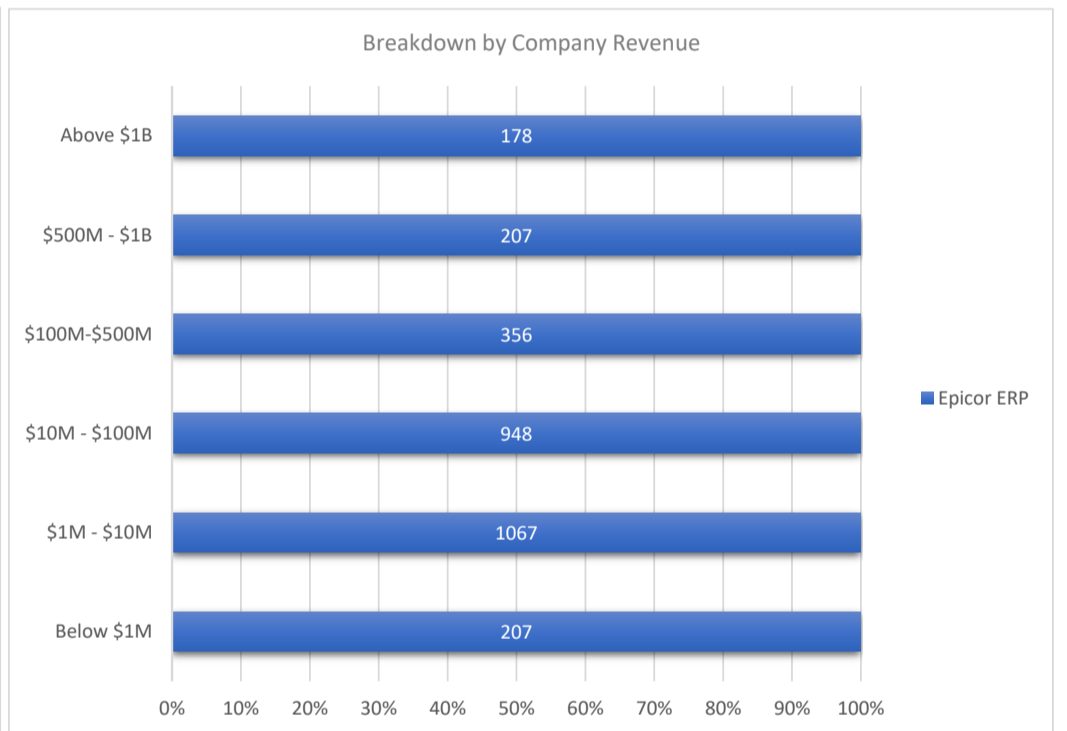

# Epicor ERP

Active Customers  
**2,963**

Verified Contacts  
**16,095**

Current Market Size  
**\$55 Billion**

[Place Order](#)

[Request Call](#)