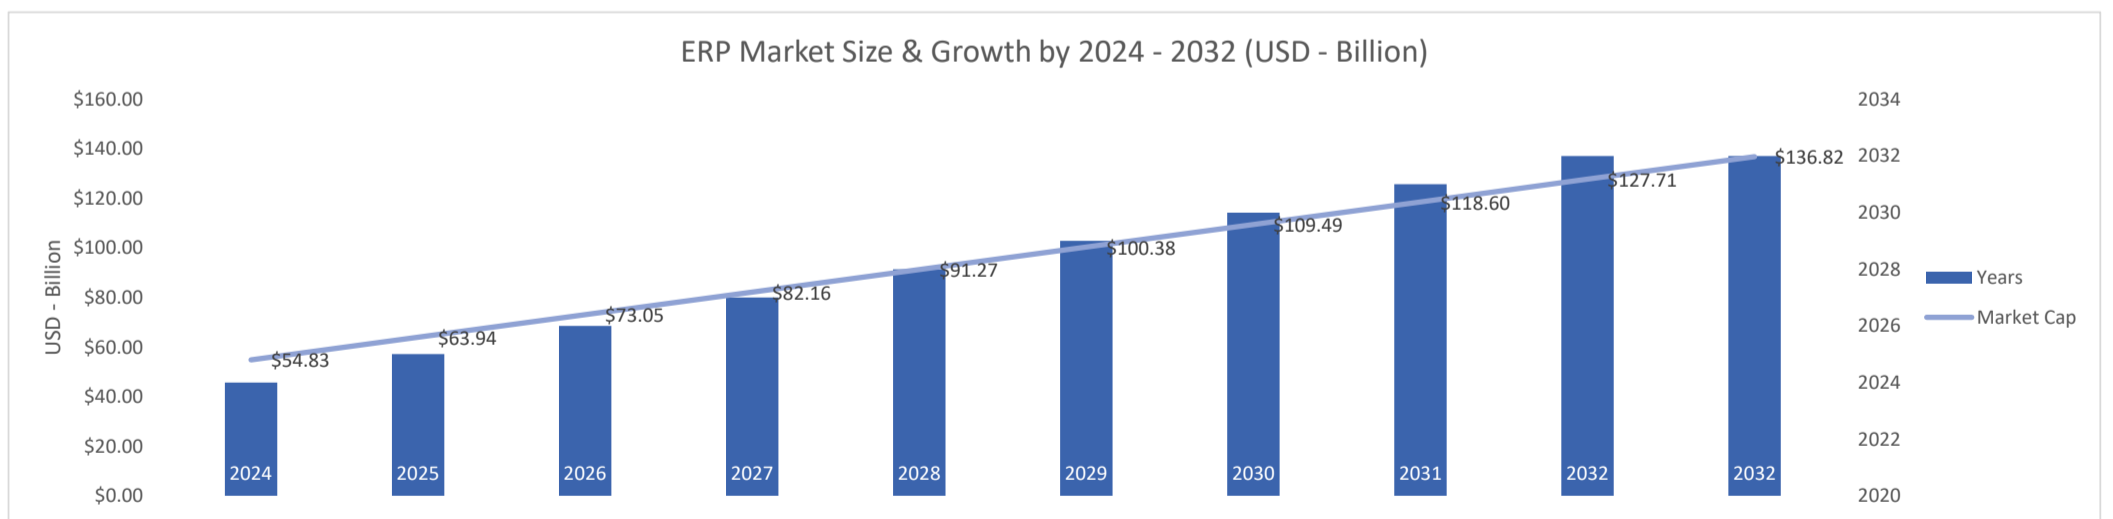

# Epicor ERP

Active Customers  
**2,963**

Verified Contacts  
**16,095**

Current Market Size  
**\$55 Billion**

[Place Order](#)

[Request Call](#)