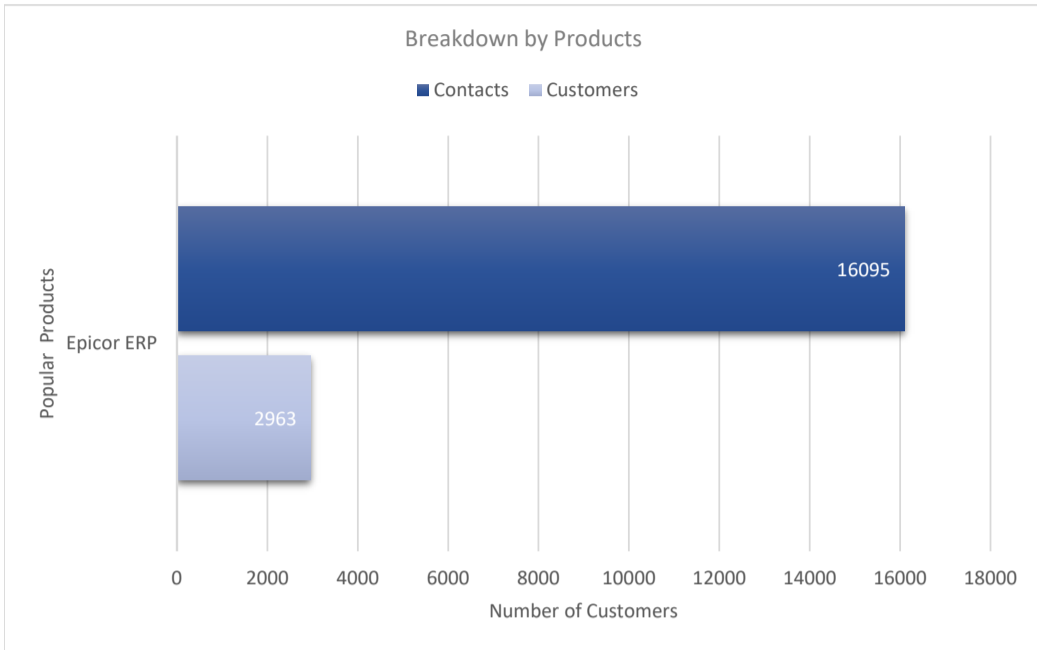

# Epicor ERP

Active Customers  
**2,963**

Verified Contacts  
**16,095**

Current Market Size  
**\$55 Billion**

[Place Order](#)

[Request Call](#)