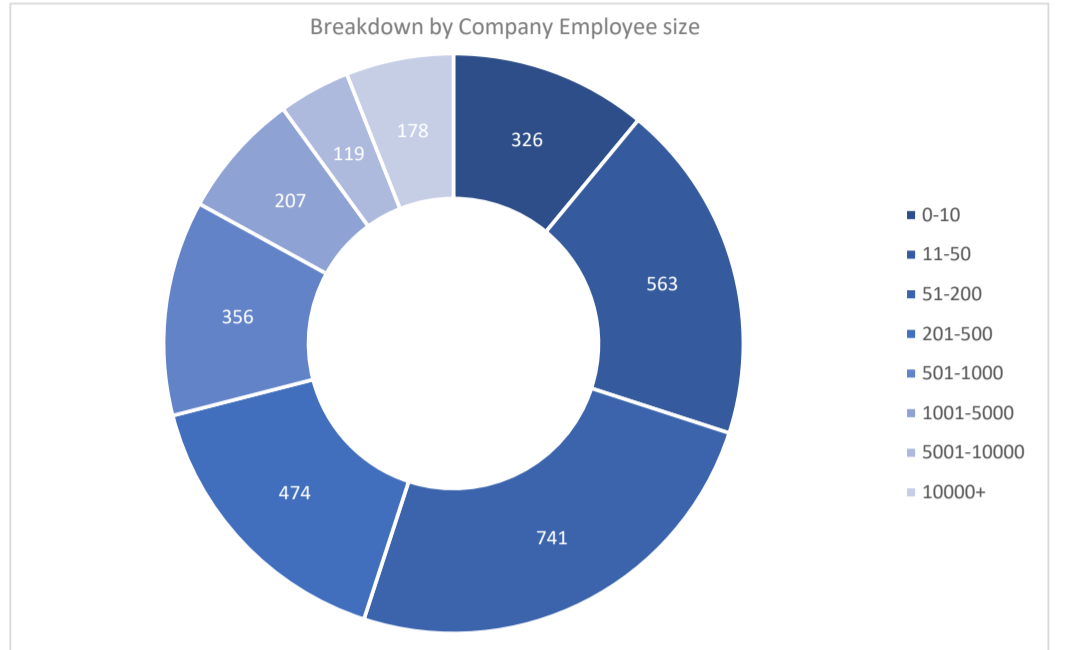

# Epicor ERP

Active Customers  
**2,963**

Verified Contacts  
**16,095**

Current Market Size  
**\$55 Billion**

[Place Order](#)

[Request Call](#)