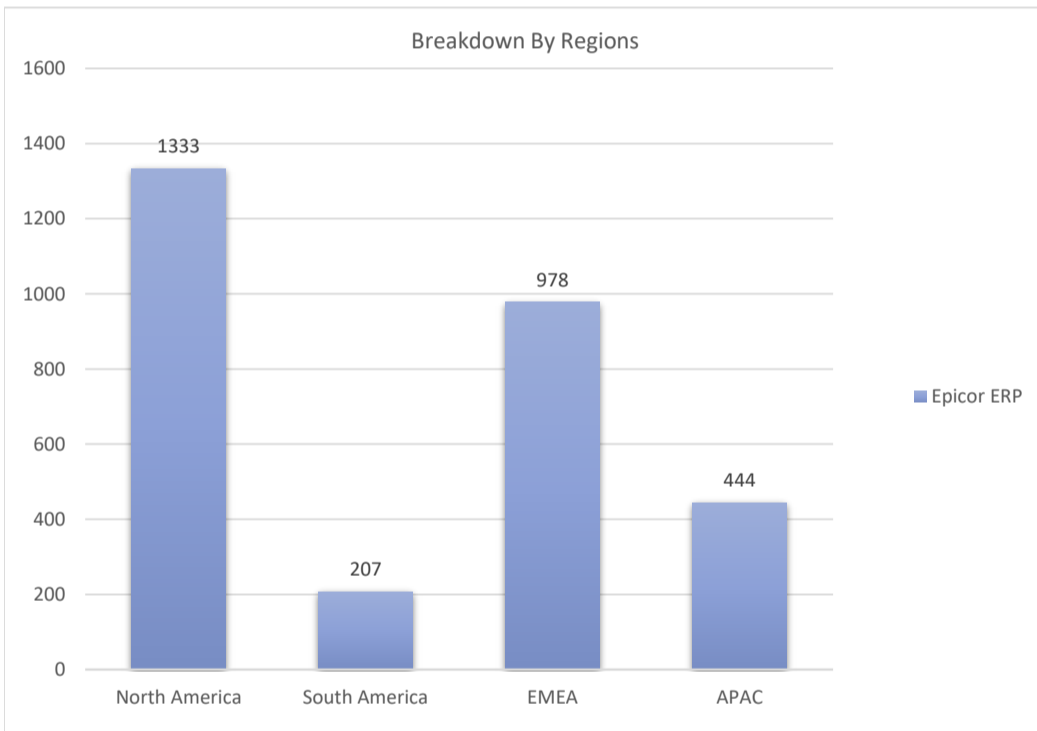

# Epicor ERP

Active Customers  
**2,963**

Verified Contacts  
**16,095**

Current Market Size  
**\$55 Billion**

[Place Order](#)

[Request Call](#)