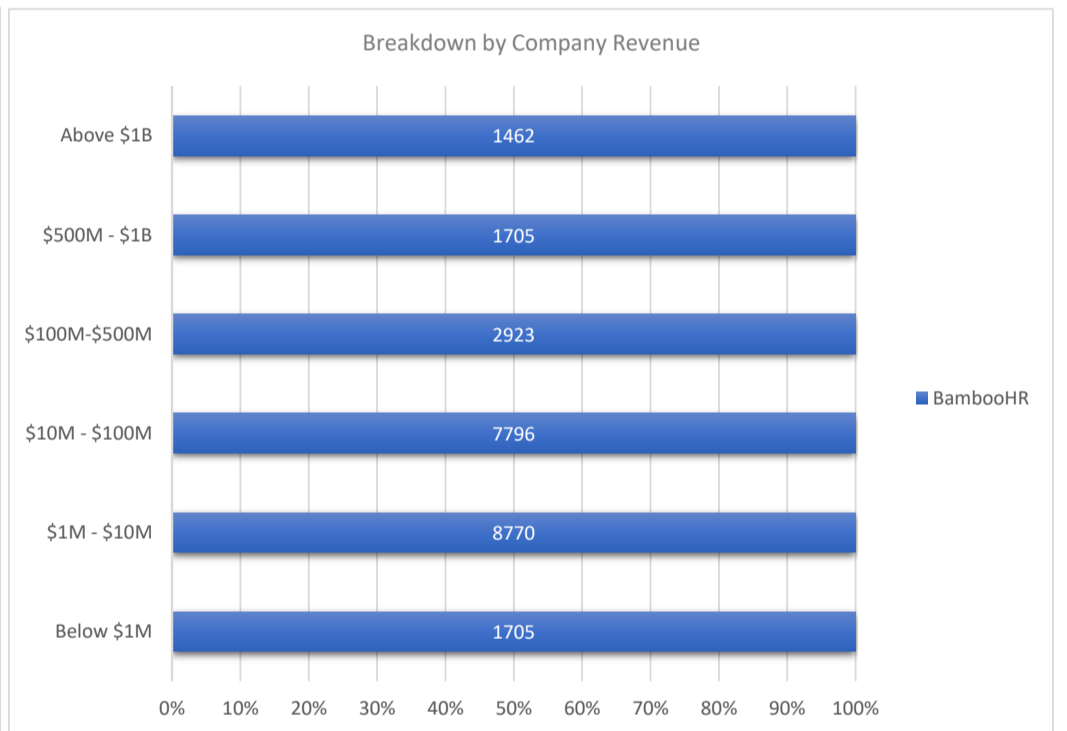

# BambooHR

Active Customers  
**24,361**

Verified Contacts  
**159,399**

Current Market Size  
**\$32 Billion**

[Place Order](#)

[Request Call](#)