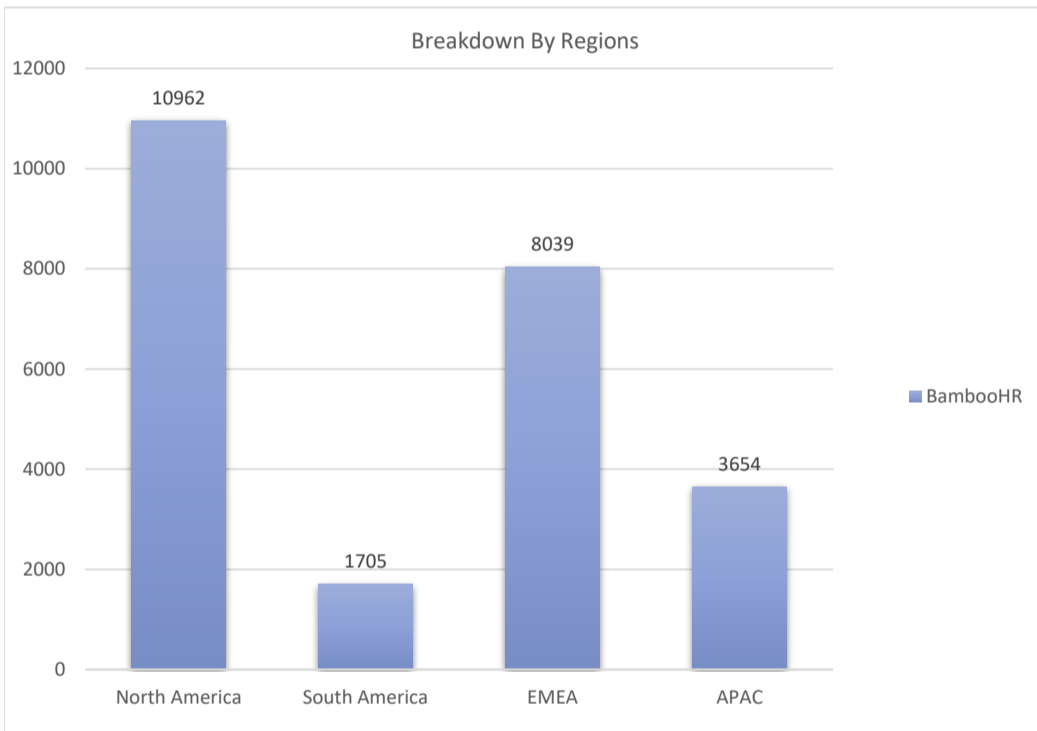

# BambooHR

Active Customers  
**24,361**

Verified Contacts  
**159,399**

Current Market Size  
**\$32 Billion**

[Place Order](#)

[Request Call](#)