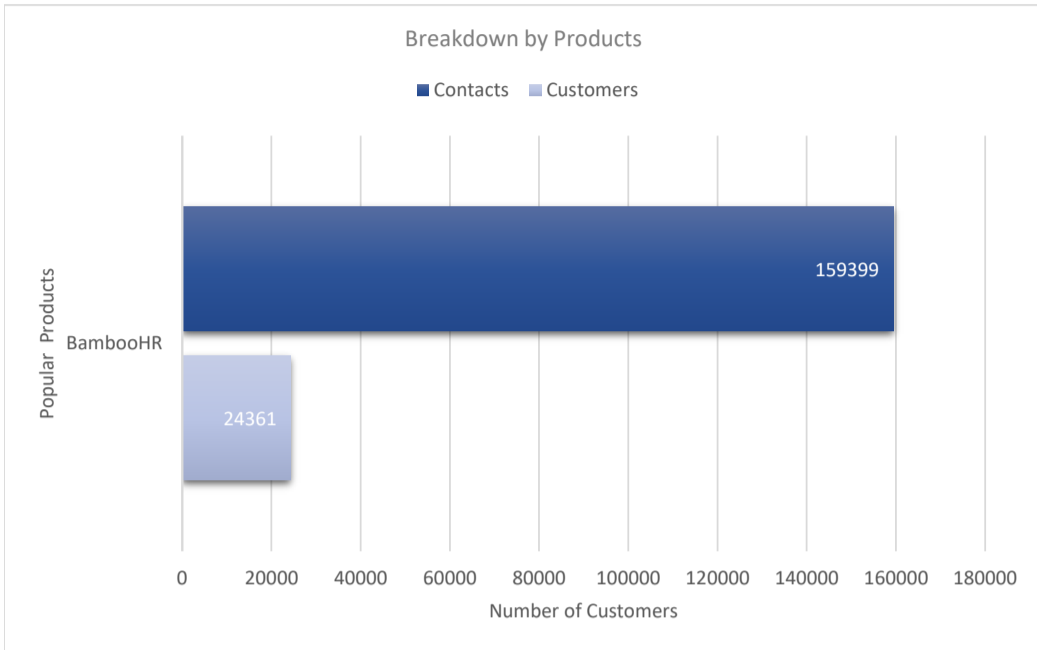

# BambooHR

Active Customers  
**24,361**

Verified Contacts  
**159,399**

Current Market Size  
**\$32 Billion**

[Place Order](#)

[Request Call](#)