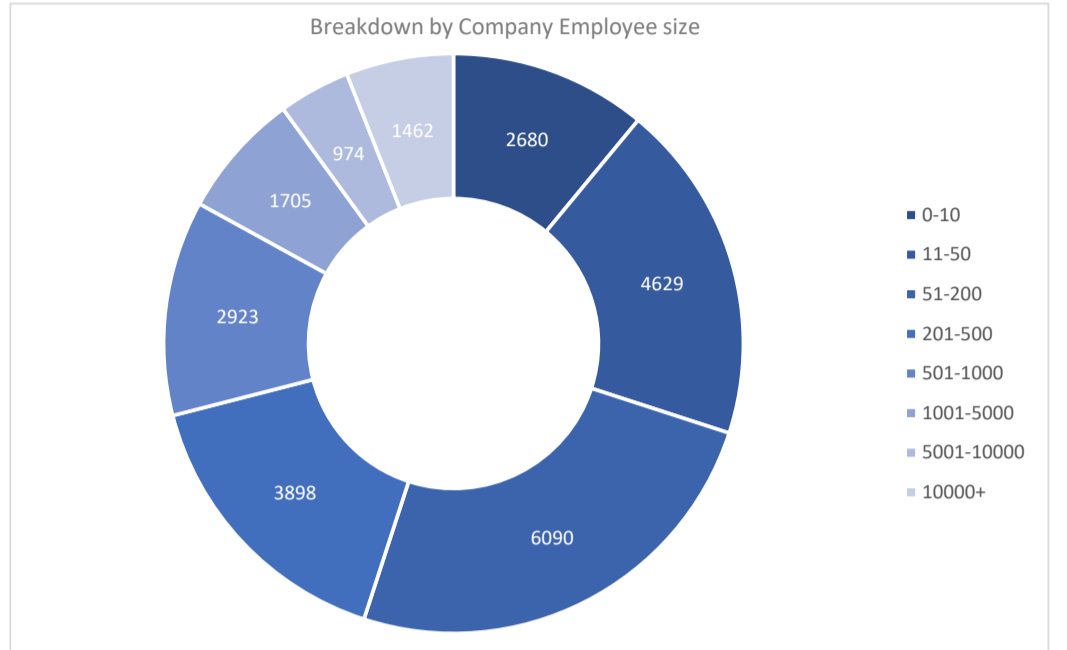

# BambooHR

Active Customers  
**24,361**

Verified Contacts  
**159,399**

Current Market Size  
**\$32 Billion**

[Place Order](#)

[Request Call](#)