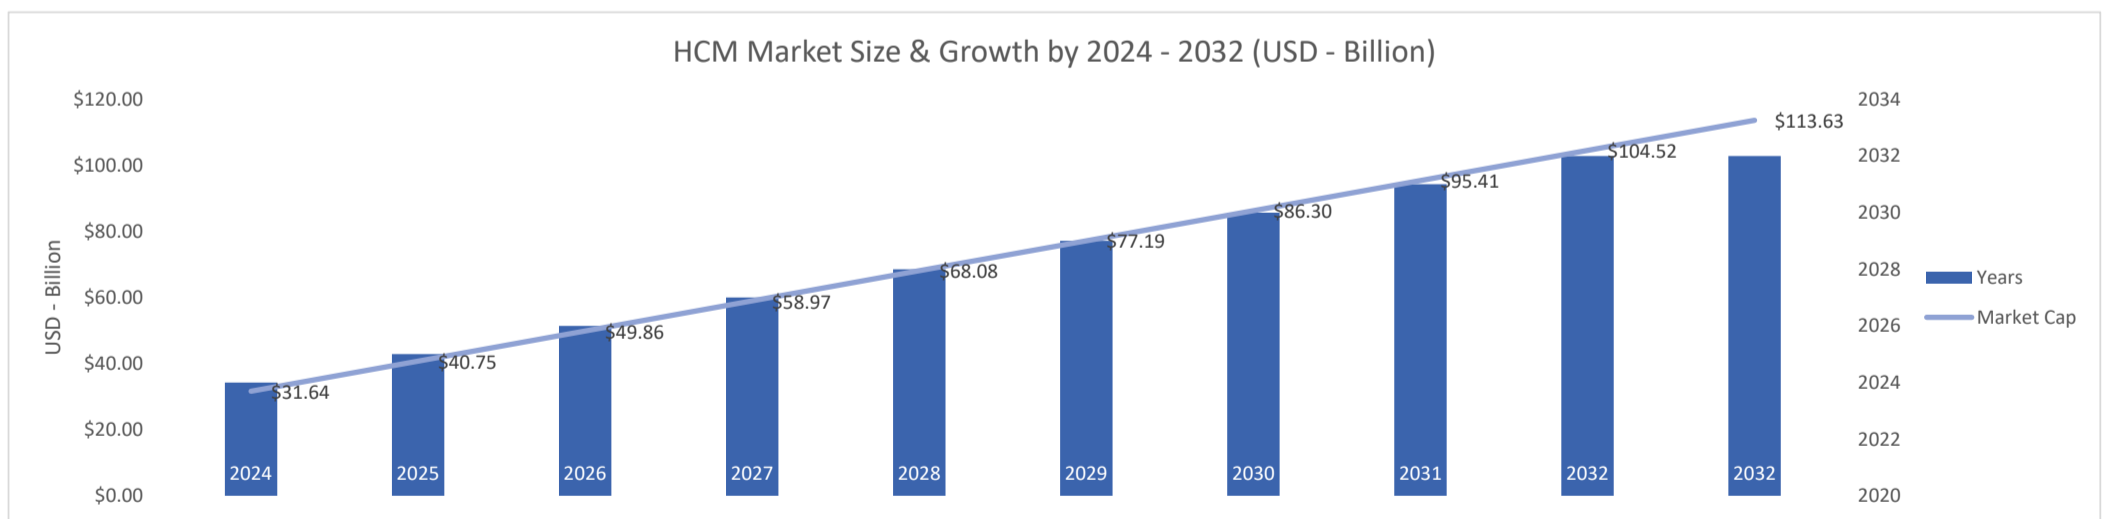

# BambooHR

Active Customers  
**24,361**

Verified Contacts  
**159,399**

Current Market Size  
**\$32 Billion**

[Place Order](#)

[Request Call](#)