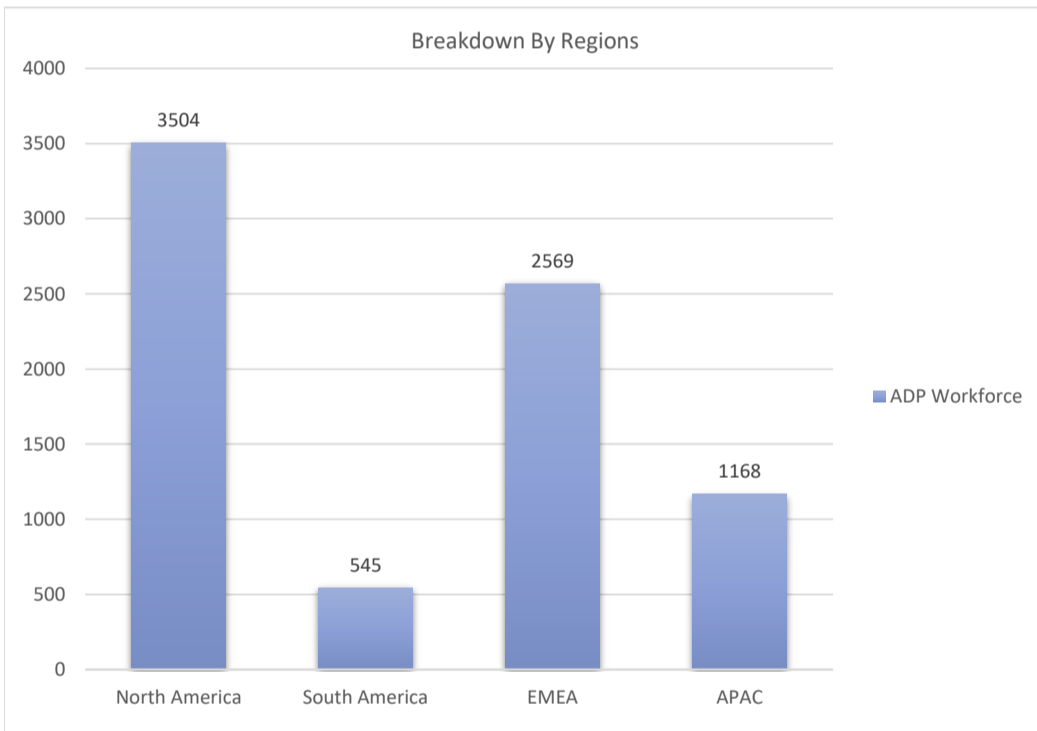

ADP Workforce

Active Customers
7,786

Verified Contacts
50,945

Current Market Size
\$32 Billion

[Place Order](#)

[Request Call](#)