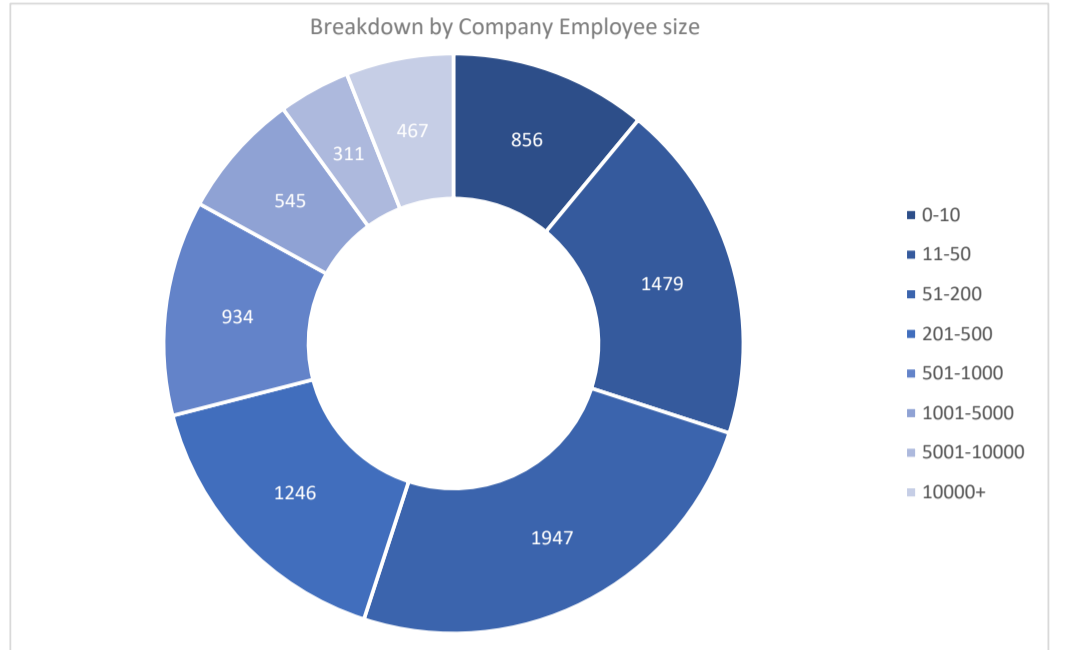

ADP Workforce

Active Customers
7,786

Verified Contacts
50,945

Current Market Size
\$32 Billion

[Place Order](#)

[Request Call](#)