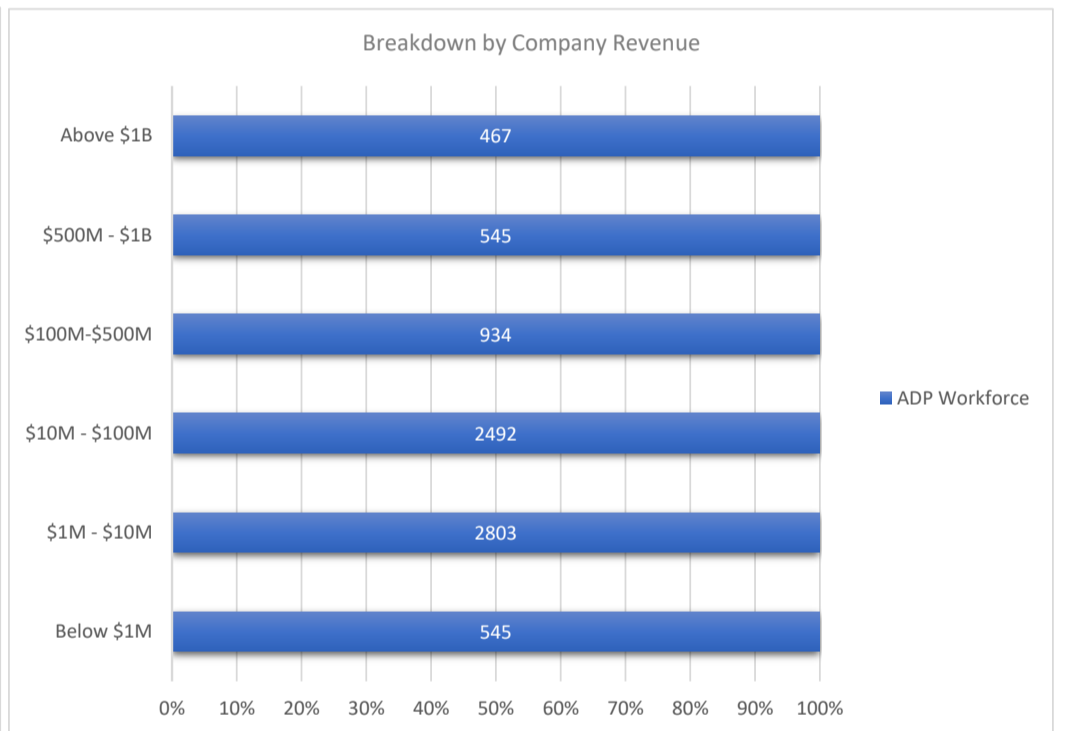

ADP Workforce

Active Customers
7,786

Verified Contacts
50,945

Current Market Size
\$32 Billion

[Place Order](#)

[Request Call](#)