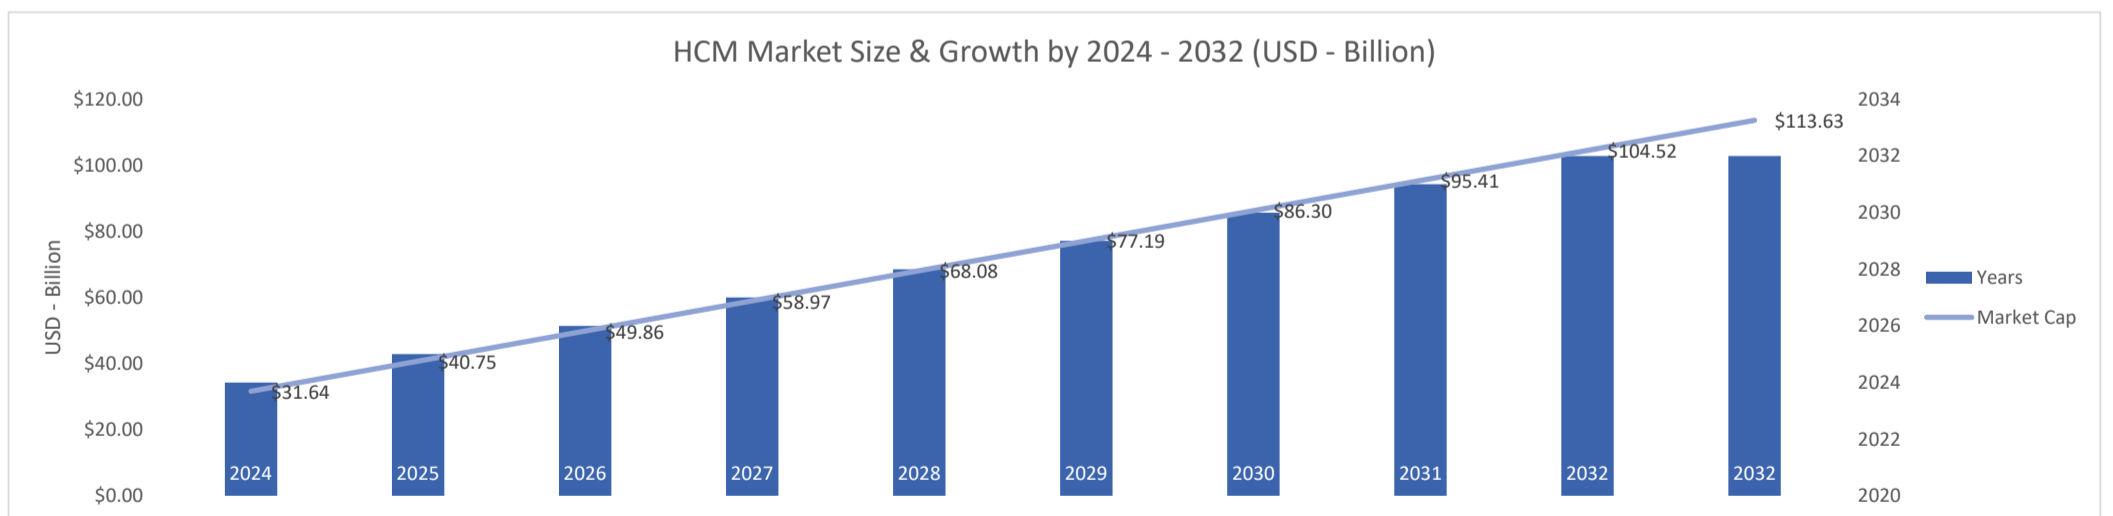

ADP Workforce

Active Customers
7,786

Verified Contacts
50,945

Current Market Size
\$32 Billion

[Place Order](#)

[Request Call](#)