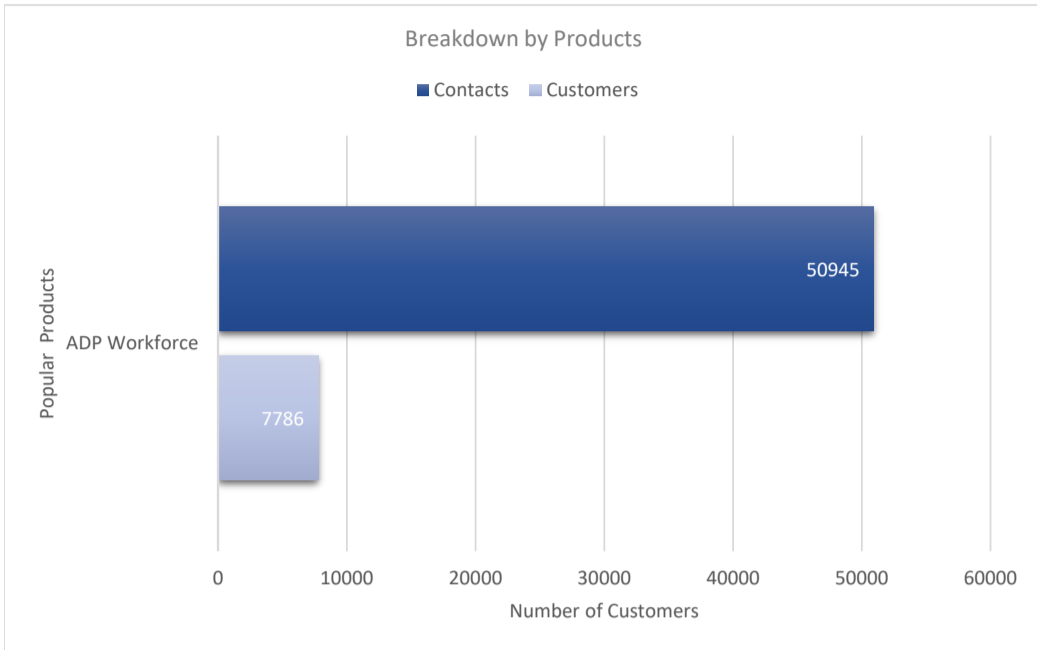

ADP Workforce

Active Customers
7,786

Verified Contacts
50,945

Current Market Size
\$32 Billion

[Place Order](#)

[Request Call](#)